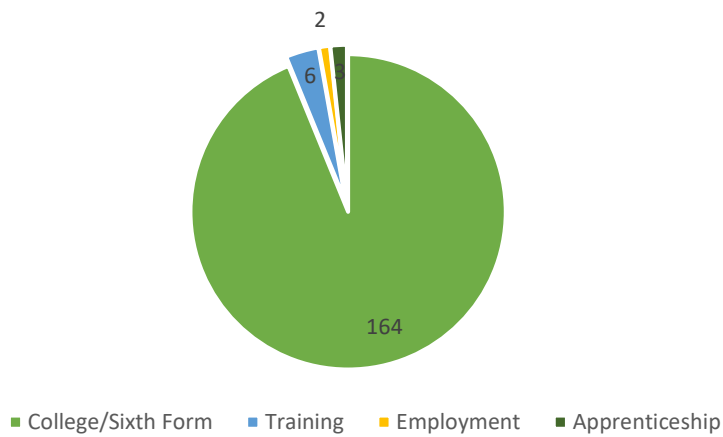

**The Bemrose School Destination Data:**

**2025 Leavers: Cohort of 188**

**92.6% in Employment, Education or Training**

**7.4% NEET**

**The Bemrose School Destination Data:**

**2024 Leavers : 178**

**97.4% in Employment , Education or Training**

**2.6% NEET**

2024 Leavers Destination Data

2023 Leavers: Cohort of 180

97.3% in Employment, Education or Training

2.7% NEET

2023 Leavers Destination Data

2022 Leavers: Cohort of 148

97.7% in Employment, Education or Training

### 2022 Leavers Destination Data

2021 Leavers: Cohort of 153

94.8% in Employment, Education or Training

5.2% NEET