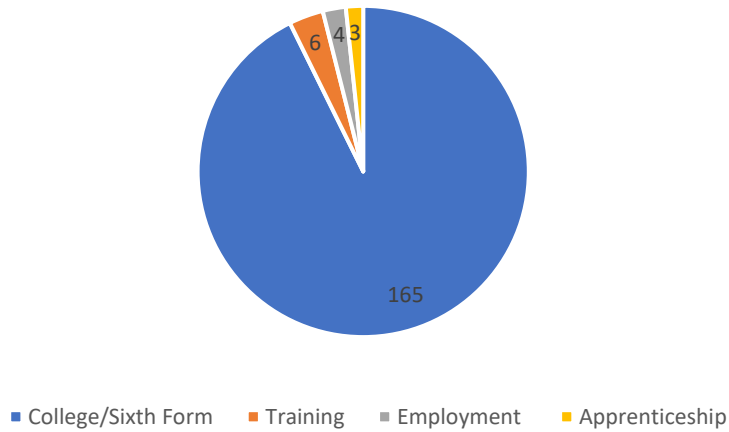

**The Bemrose School Destination Data:**

**2025 Leavers: Cohort of 188**

**92.6% in Employment, Education or Training**

**7.4% NEET**

**The Bemrose School Destination Data:**

**2024 Leavers : 178**

**97.4% in Employment , Education or Training**

**2.6% NEET**

2024 Leavers Destination Data

2023 Leavers: Cohort of 180

97.3% in Employment, Education or Training

2.7% NEET

2023 Leavers Destination Data

2022 Leavers: Cohort of 148

97.7% in Employment, Education or Training