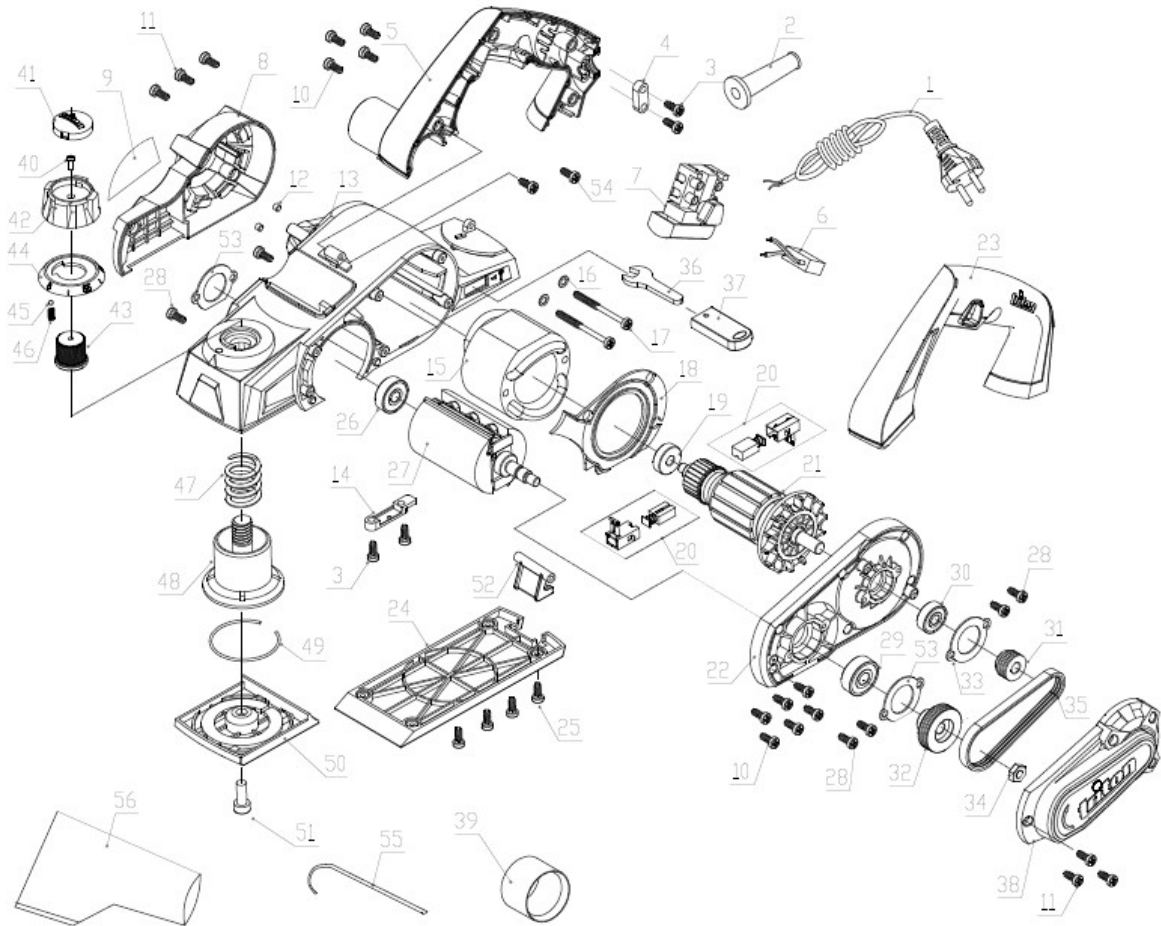

# TMNPL – Triton Mini Planer

## TMNPL – Triton Mini Planer

<b>No.</b>	<b>Description</b>	<b>QTY</b>
1	POWER CORD	1
2	CORD GUARD	1
3	SCREW	4
4	CORD CLIP	1
5	RIGHT HANDLE	1
6	CAPACITOR	1
7	SWITCH	1
8	MOTOR COVER	1
9	LABEL	1
10	SCREW	10
11	SCREW	6
12	LOCK BLOCK	2
13	MAIN HOUSING	1
14	WRENCH BOX CLIP	1
15	STATOR	1
16	WASHER	2
17	SCREW	2
18	AIR DEFLECTOR	1
19	BEARING	1
20	CARBON BRUSH	2
21	ARMATURE	1
22	BEARING FLANGE	1
23	LEFT HANDLE	1
24	RARE PLATE ?????	1
25	SCREW	4
26	BEARING	1
27	PLANER HEAD SET	1
28	SCREW	6
29	BEARING	1
30	BEARING	1

## TMNPL – Triton Mini Planer

<b>No.</b>	<b>Description</b>	<b>QTY</b>
31	DRIVING WHEEL	1
32	PASSIVE WHEEL	1
33	WASHER	1
34	NUT	1
<b>35</b>	<b>BELT</b>	<b>1</b>
36	WRENCH	1
37	WRENCH BOX	1
38	BELT COVER	1
39	DUST ADAPTOR BAG	1
40	SCREW	1
41	ADJUST KNOB COVER	1
42	ADJUST KNOB	1
43	ADJUST NUT	1
44	DIAL	1
45	BALL	1
46	BALL SPRING	1
47	ADJUST SPRING	1
48	ADJUST PLATE SLEEVE	1
49	RETAINING SNAP RING	1
<b>50</b>	<b>ADJUST PLATE</b>	<b>1</b>
51	SCREW	1
52	FOOT PARK	1
53	WASHER	2
54	SCREW	2
55	IRON WIRE	1
<b>56</b>	<b>DUST BAG</b>	<b>1</b>