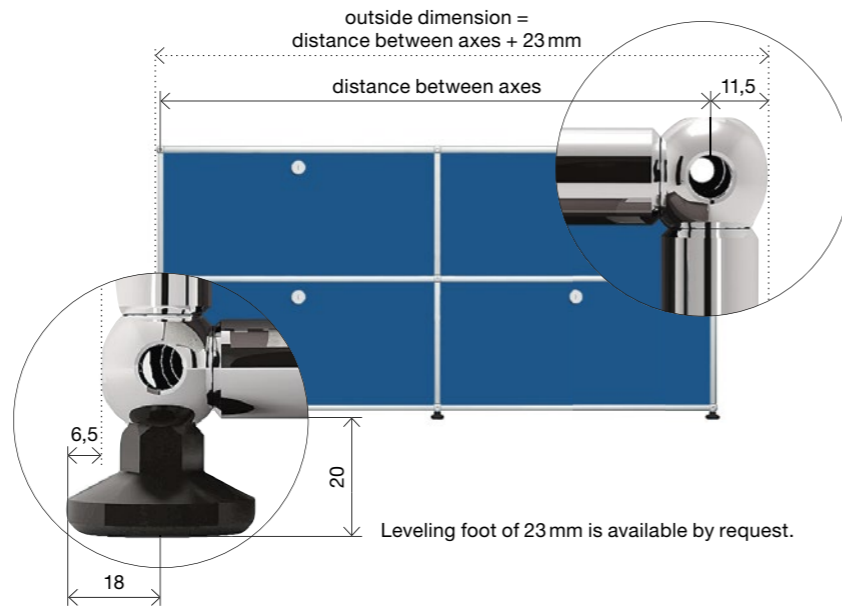

USM Haller

The USM Haller system provides a wide variety of elements in standard sizes. Widths, depths and heights are indicated below. All measurements refer to the distance between axes.

Your safety matters to us. Check out the USM safety instructions now. www.usm.com/safety

All measurements in mm.

- | | | | | |
|--|--|--|---|----------------------------------|
| 1 Metal panel | 11 USM Haller Soft Panel magnetic | 16 Metal plant panel with circular recesses to hold the pots | 23 Metal box insert | 28 USM Inos drawer set, open |
| 2 Glass panel | 12 Metal divider shelf | 17 Metal extension shelf | 24 USM Inos box | 29 USM Inos drawer set, closed |
| 3 Acoustic panel | 13 Glass divider shelf | 18 A5 drawer D: 500 | 25 Bookend for bookshelf panel (D: 350) | 30 USM Inos angled file trays |
| 4 Perforated metal panel | 14 Metal angled shelf | 19 A4 drawer D: 500 | 26 Metal magnetic bookend | 31 USM Inos drawer organiser set |
| 5 Metal flip-up door acoustic version available | 15 Extension filing set with extension shelf | 20 Small drawer D: 500 | 27 USM Inos CD tray | |
| 6 Cable cut-out | | 21 A6 drawer D: 500 | | |
| 7 Glass door | | 22 Hanging file baskets | | |
| 8 Acoustic drop-down door | | | | |
| 9 Metal drop-down door | | | | |
| 10 Metal extension door acoustic version available | | | | |