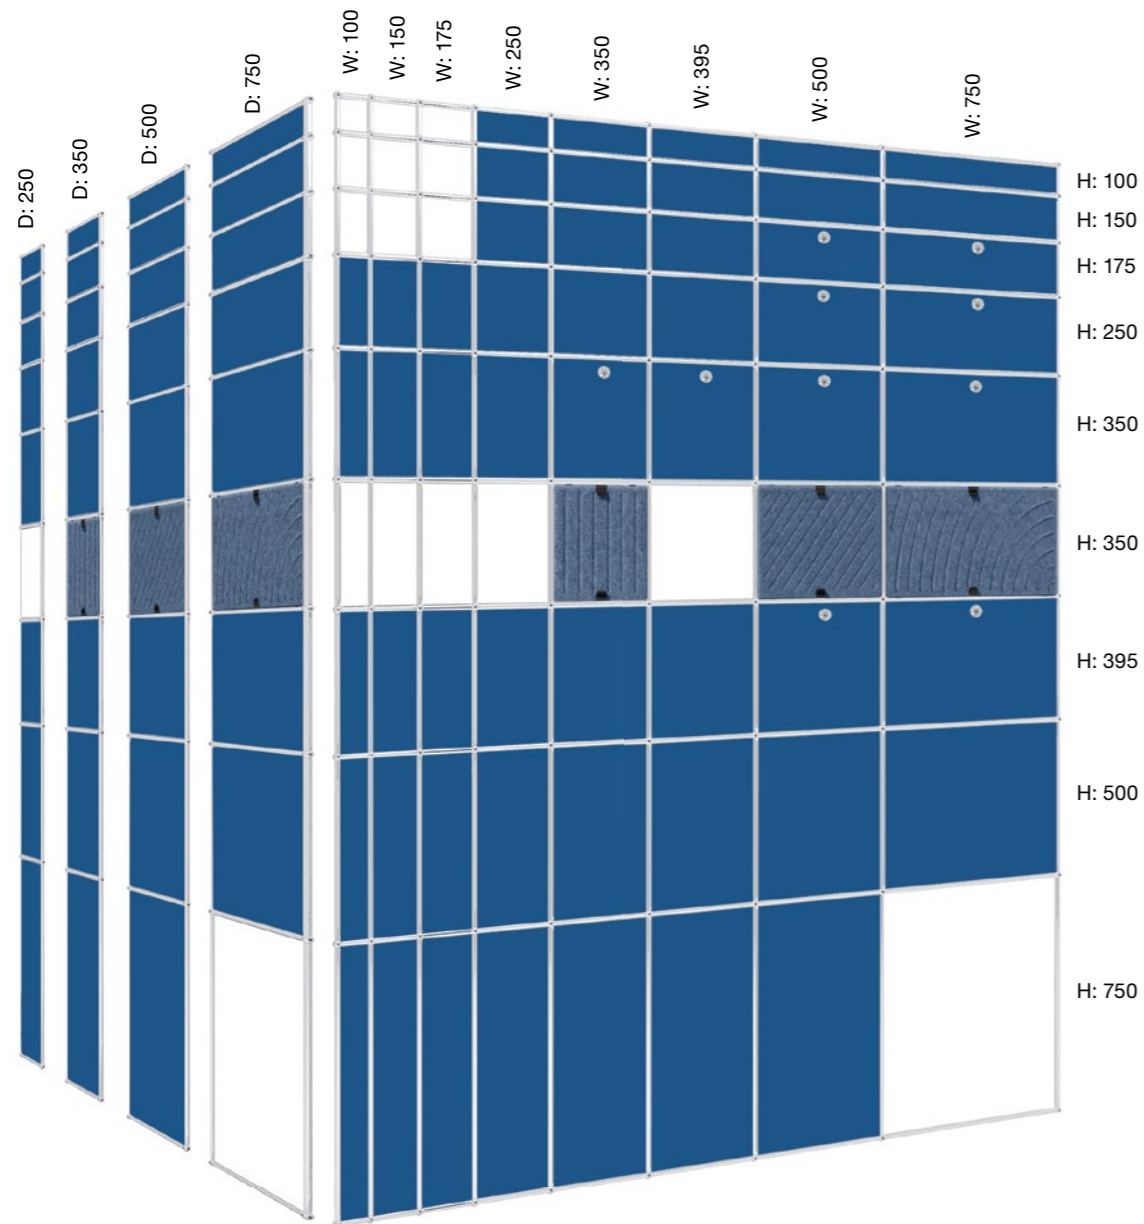

USM Haller

The USM Haller system provides a wide variety of elements in standard sizes. Widths, depths and heights are indicated below. All measurements refer to the distance between axes.

Your safety matters to us. Check out the USM safety instructions now. www.usm.com/safety

Red
Orange

Mono Panels are designed with the same pattern on both sides (either diagonal or curved grooves) and in a single colour.

Duo Panels have vertical grooves on one side, are plain on the back and available in various colour combinations.