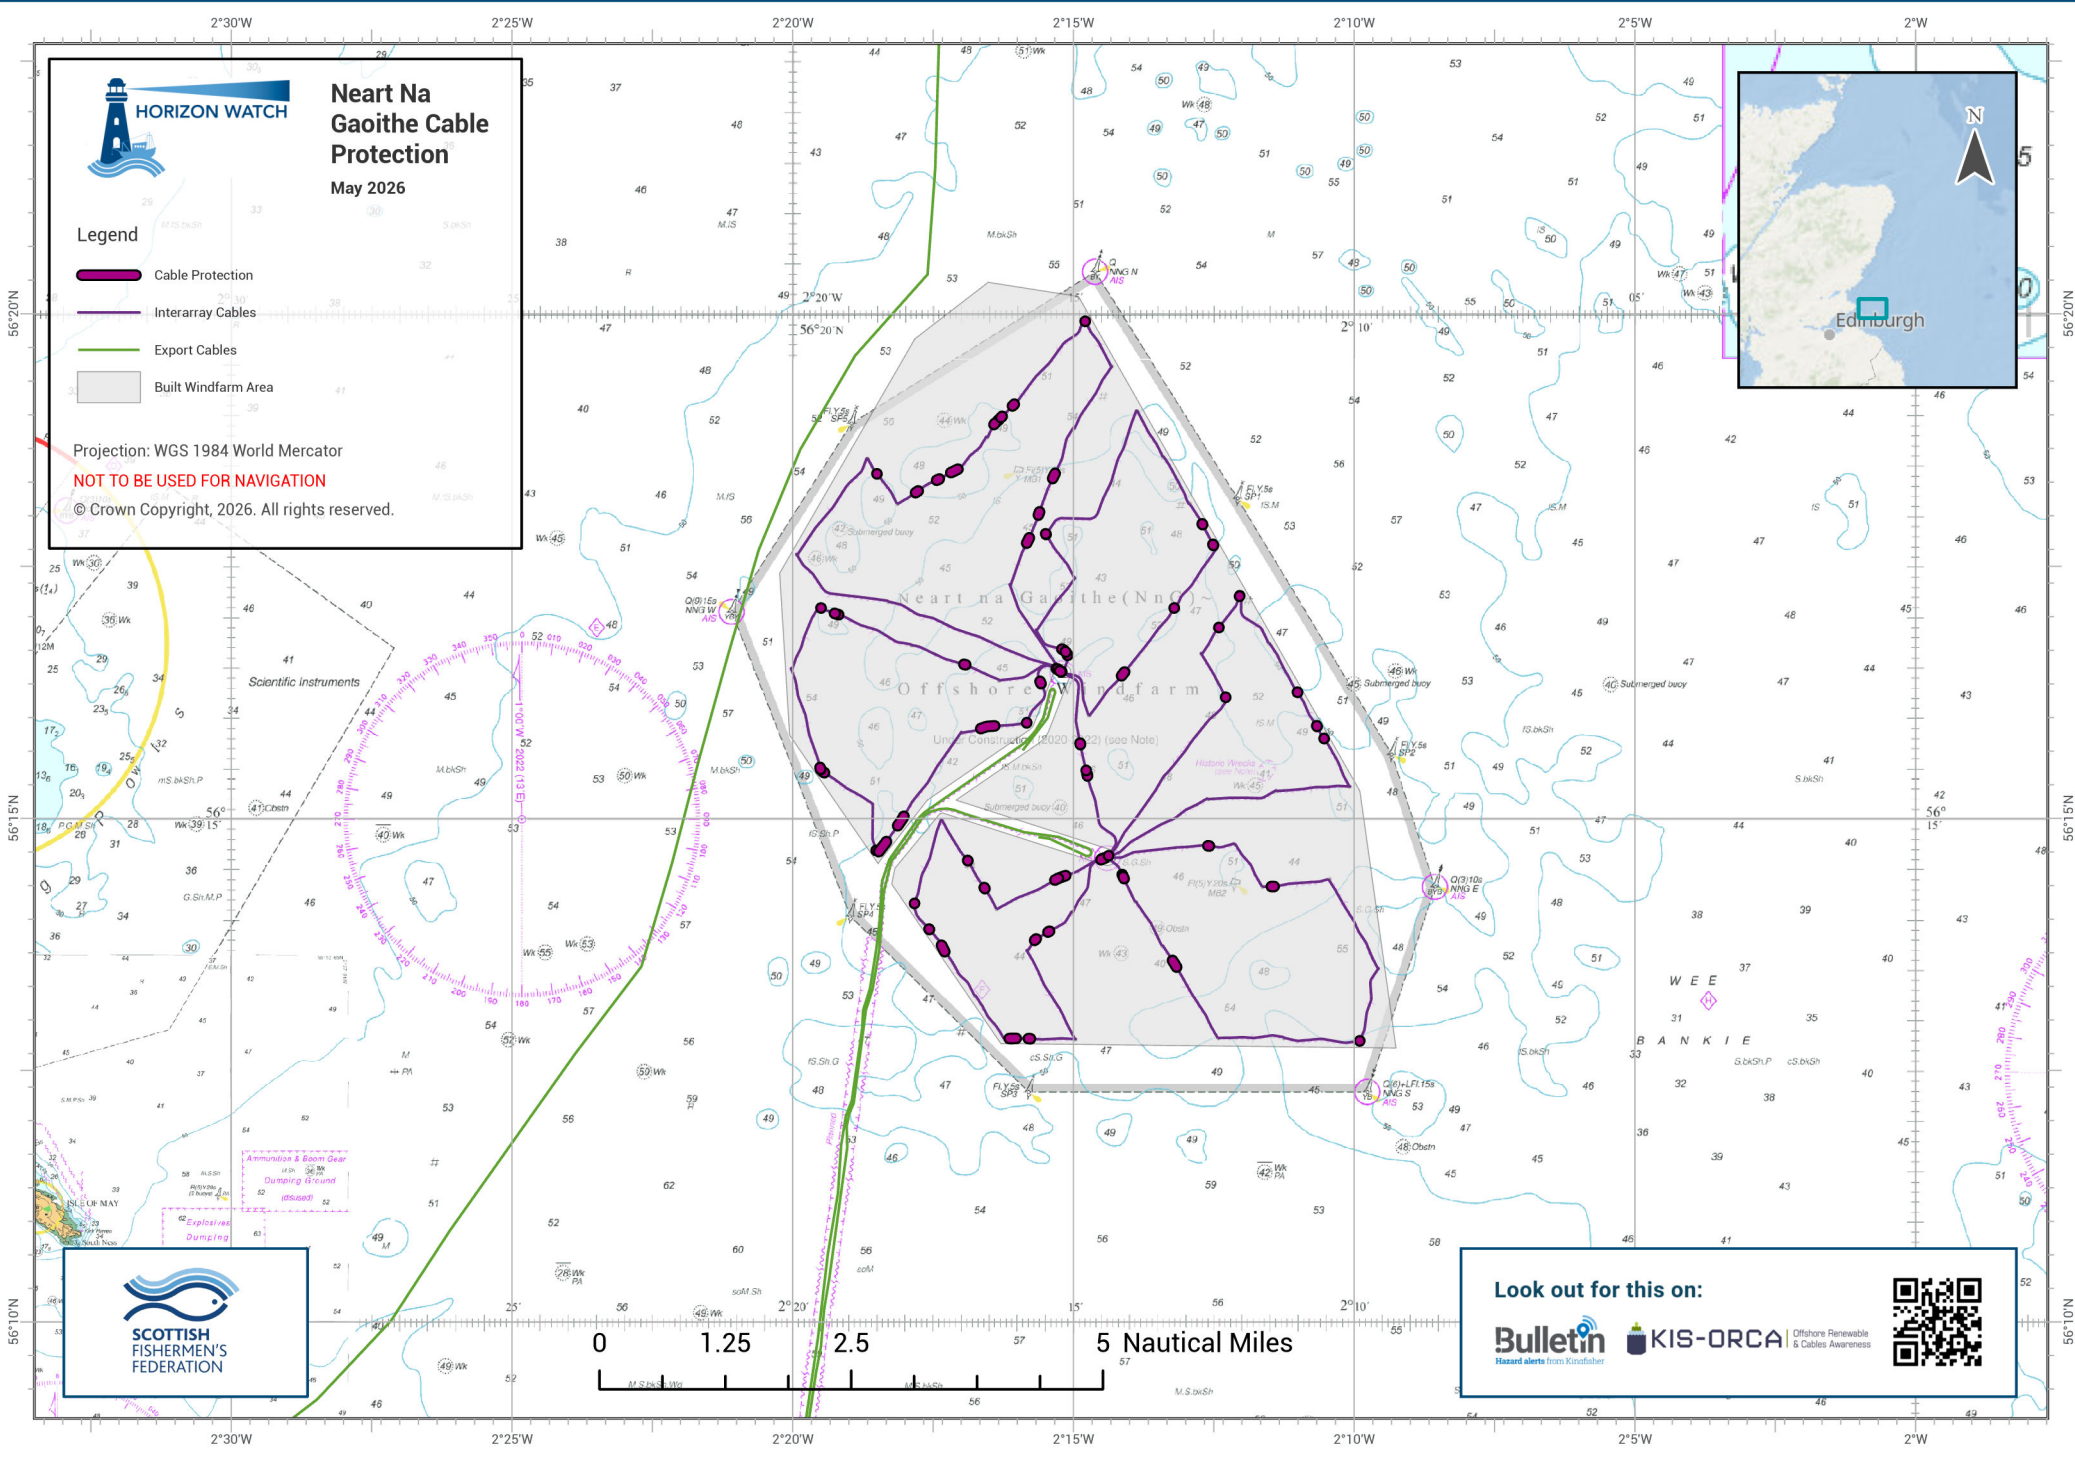

Neart Na Gaoithe Cable Protection

May 2026

Legend

-  Cable Protection
-  Interarray Cables
-  Export Cables
-  Built Windfarm Area

Projection: WGS 1984 World Mercator
NOT TO BE USED FOR NAVIGATION
 © Crown Copyright, 2026. All rights reserved.

Look out for this on:

Offshore Renewable & Cables Awareness