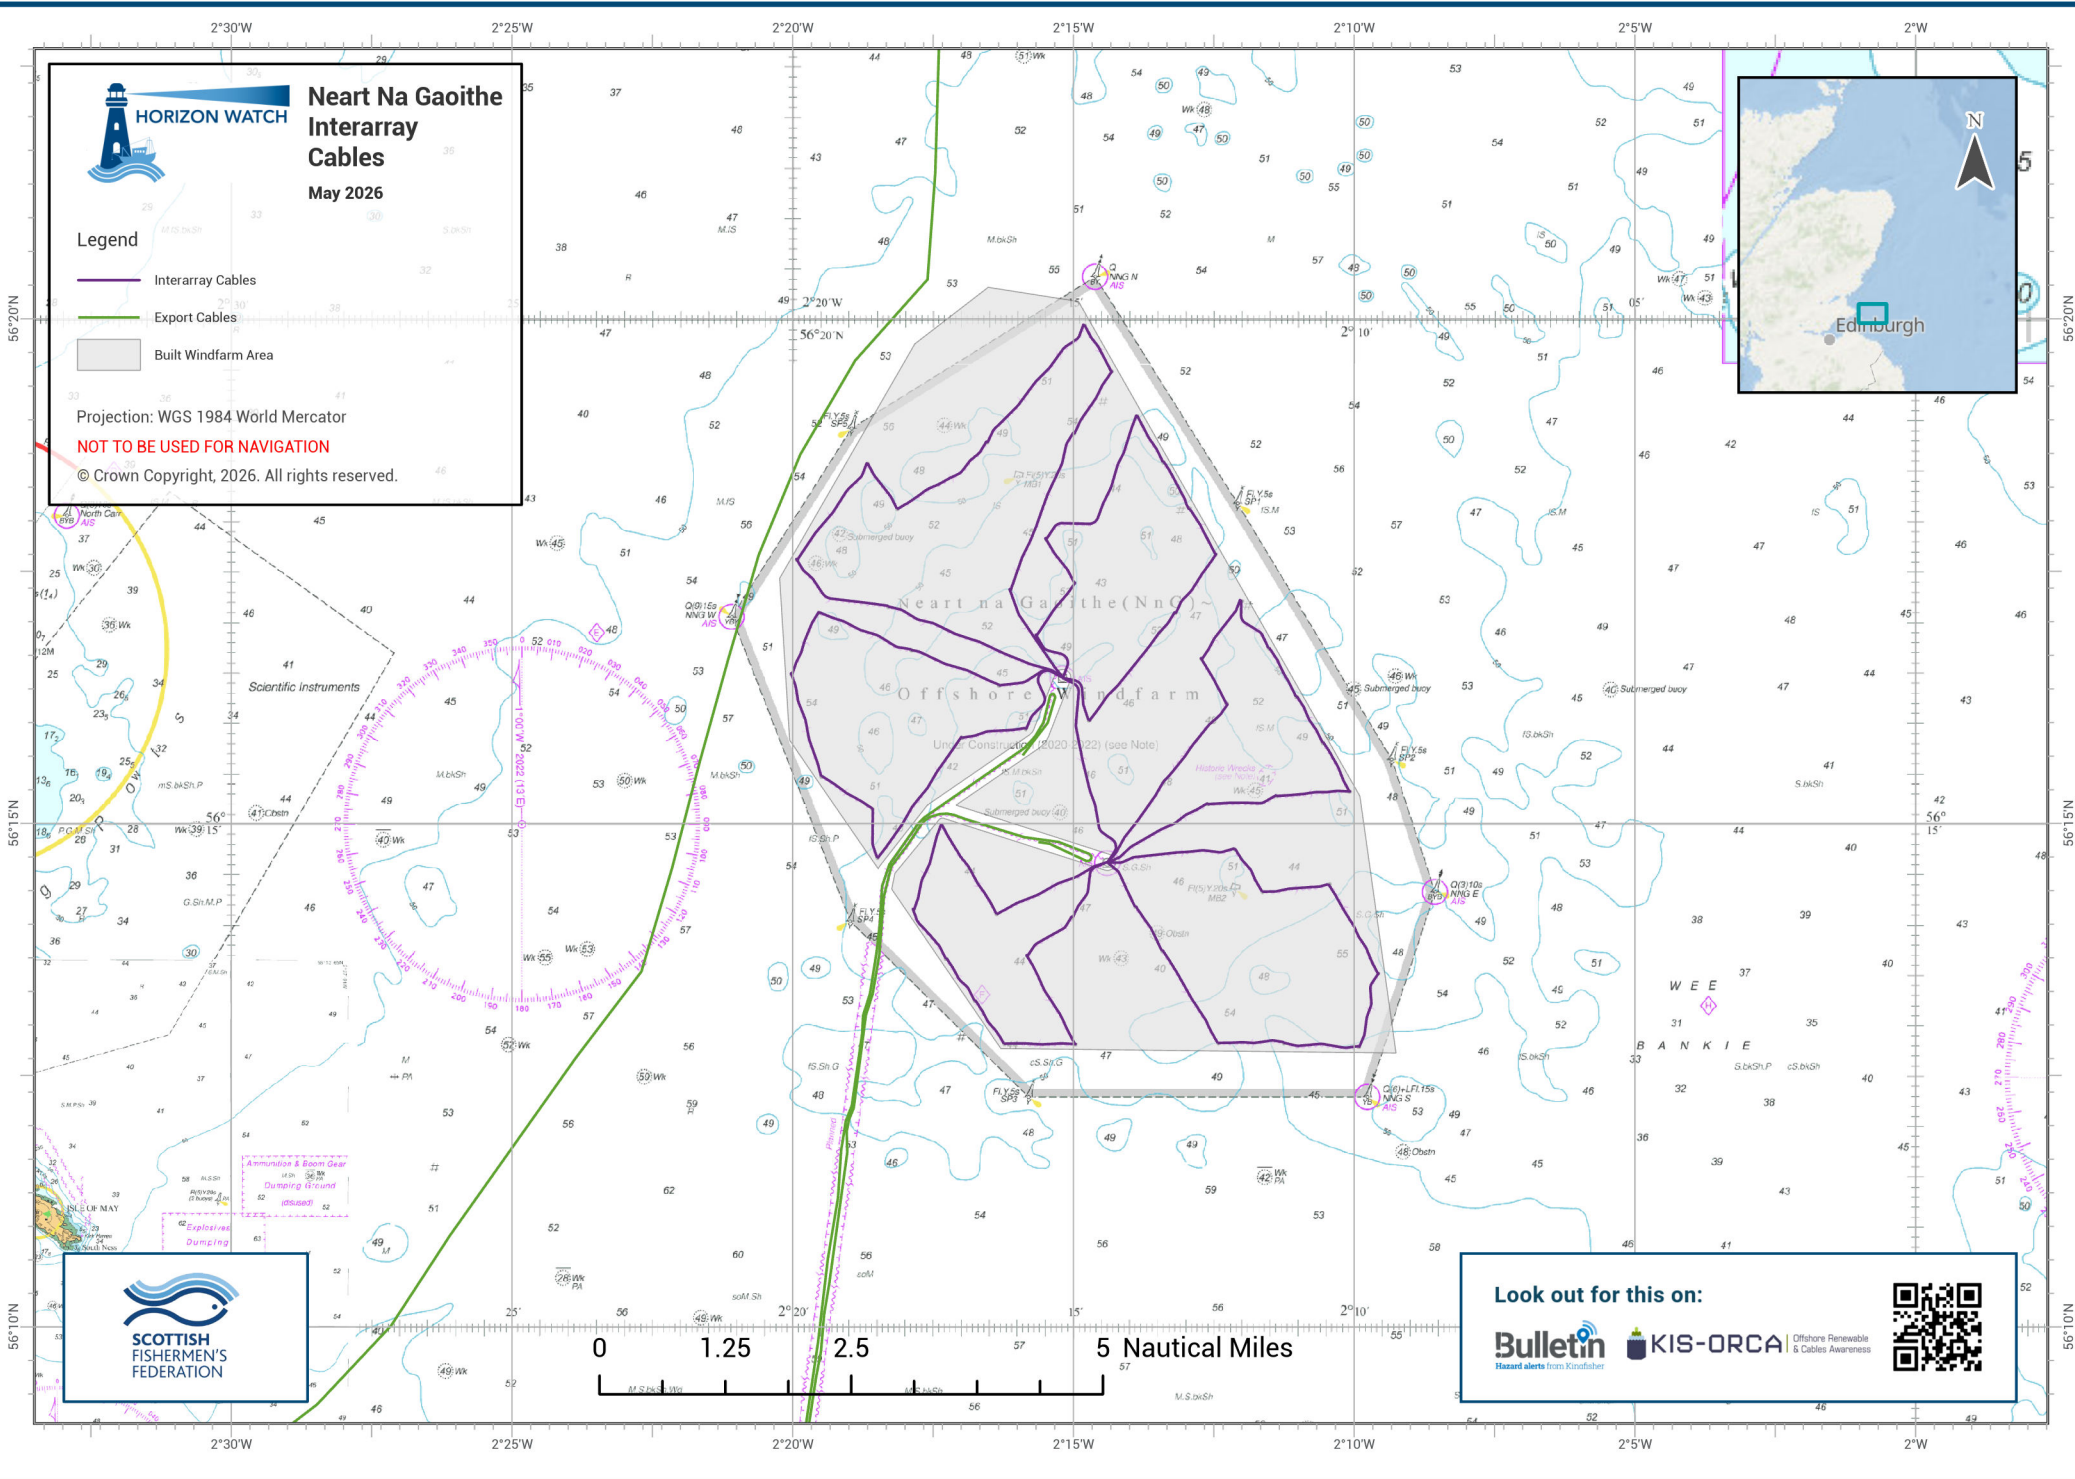

Neart Na Gaoithe Interarray Cables
May 2026

Legend

-  Interarray Cables
-  Export Cables
-  Built Windfarm Area

Projection: WGS 1984 World Mercator
NOT TO BE USED FOR NAVIGATION
© Crown Copyright, 2026. All rights reserved.

Look out for this on:

Bulletin  **KIS-ORCA** | Offshore Renewable & Cables Awareness