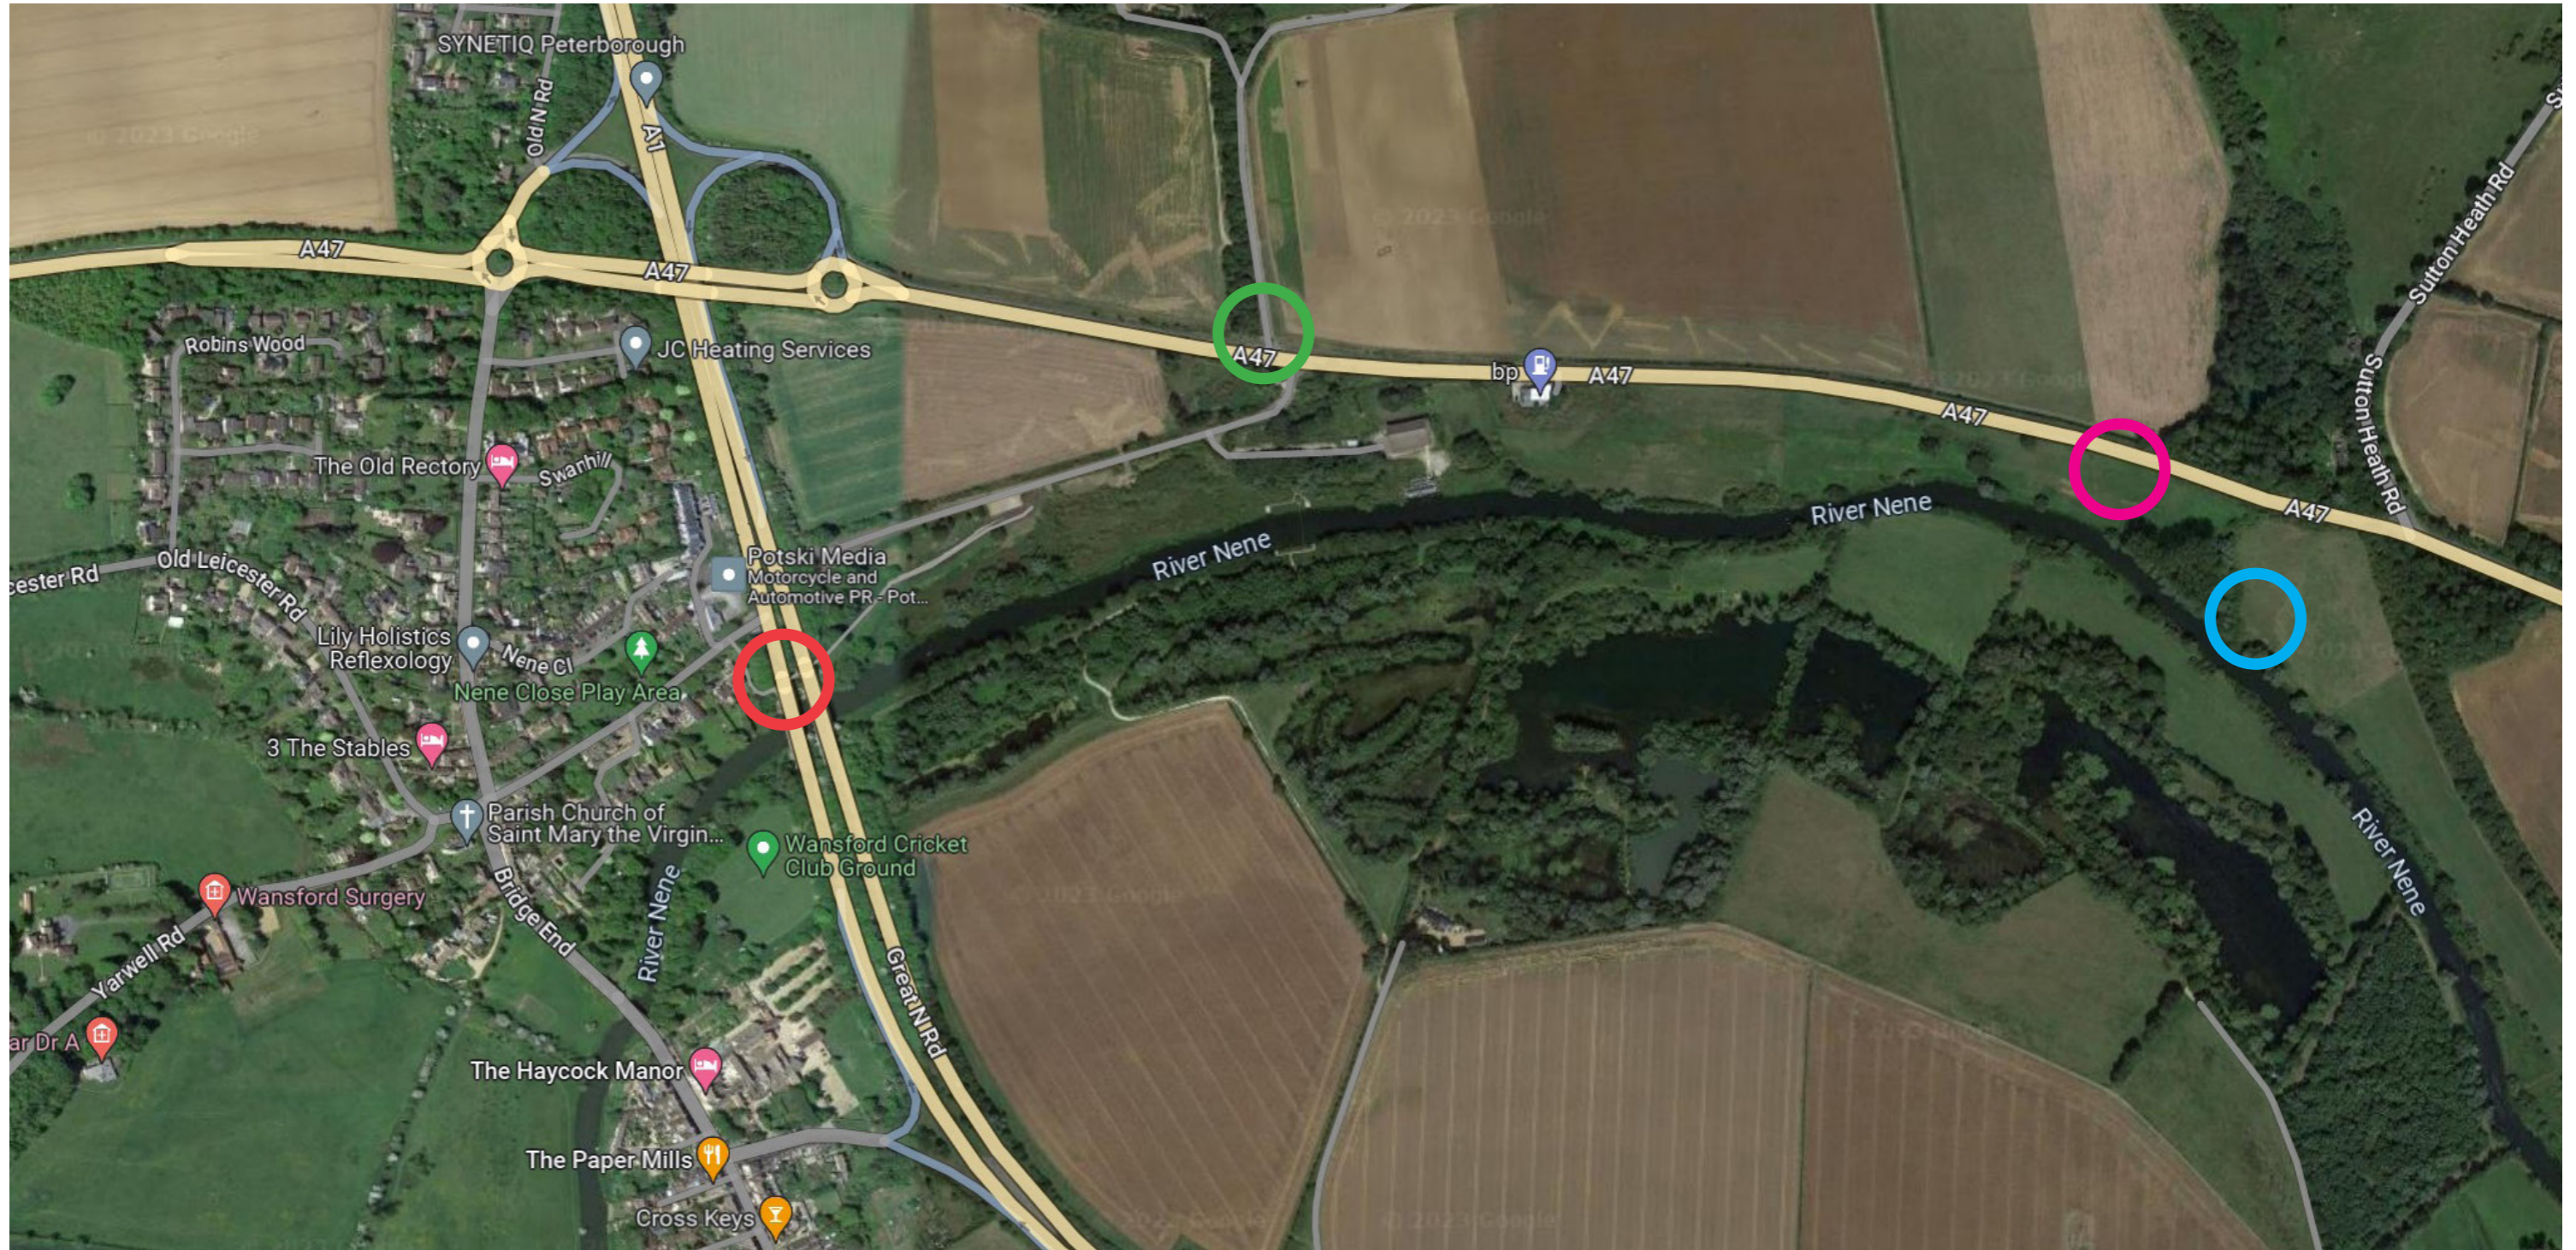

## Advanced footpath closure

 Footpath closed beneath  
A1 River Nene Bridge  
what3words: smaller.vision.bounding

 Footpath closed at the  
layby on the A47  
what3words: warm.restore.equivocal

 Footpath closed at junction  
of the picnic area and A47  
what3words: imposes.intelligible.unionists

 Footpath closed at the White  
Water Brook footbridge  
what3words: both.talkative.rewrites

# A47 Wansford to Sutton dualling project

## Advanced footpath closure and diversion notification

-  Footpath closure beneath A1 River Nene Bridge  
what3words: smaller.vision.bounding
-  Nene Way footpath closure at Sacrewell Farm  
what3words: refer.things.certified
-  Footpath closure at Sutton Village near St Michael & All Angels church  
what3words: envoy.collapsed.learning
-  Footpath closure in Sutton Village at Nene Valley Railway  
what3words: cabin.anguished.honestly
-  Nene Way footpath closure at River Nene bridge  
what3words: pheasants.distorts.strays
-  Closure
-  Diversion routes