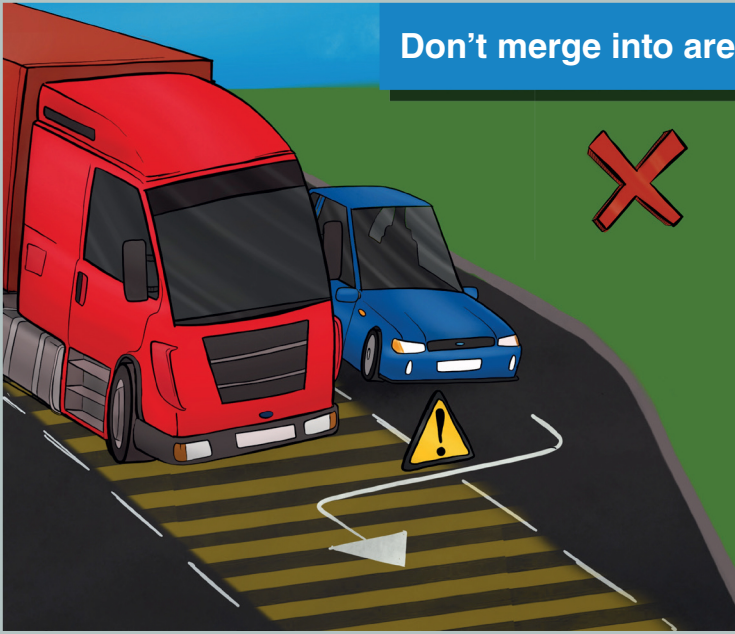

Blind spots

staying safe around HGVs

HGVs have limited visibility zones

Drivers find it hard to see cars

Left hand drive limited visibility zones

Right hand drive limited visibility zones

Do not linger in these zones

Concentrate...
maintain a safe distance

Don't merge into areas with limited visibility

Indicate on slip roads to inform other drivers

Get in lane early when leaving motorways

Virtual reality app

Know Your Zones

Scan the QR code and download the app or search for 'HGV Blind Spots' to experience these scenarios in VR.

Scan the QR code below for information on National Highways "Know Your Zones" campaign.

TIRL Working on behalf of National Highways