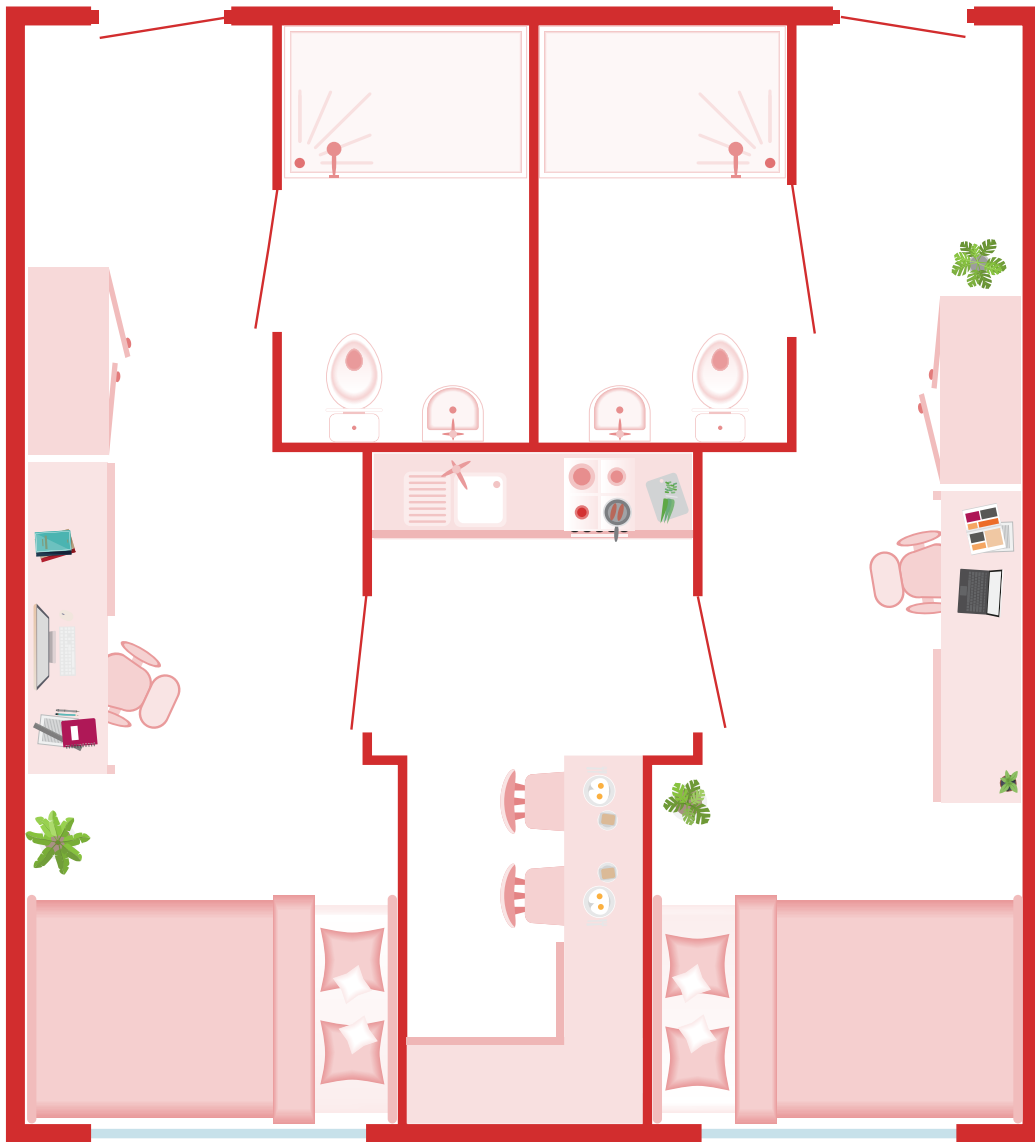

STANDARD PLUS TWODIO

Bedroom Size: 26m² - 35m²*

Crown Place

*Actual room size and layout may vary