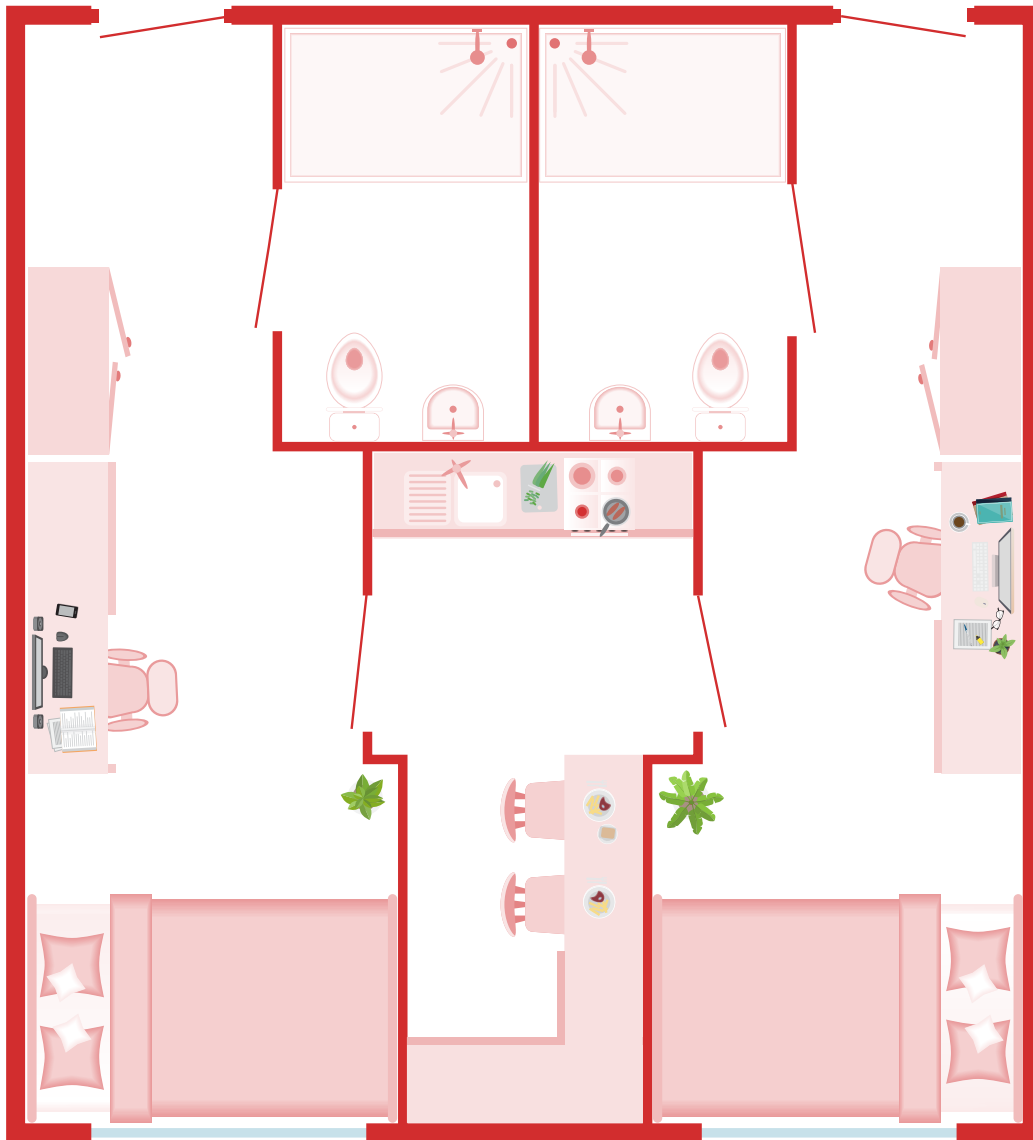

CLUB TWODIO

Bedroom Size: 26m² - 33m²*

Crown Place

*Actual room size and layout may vary