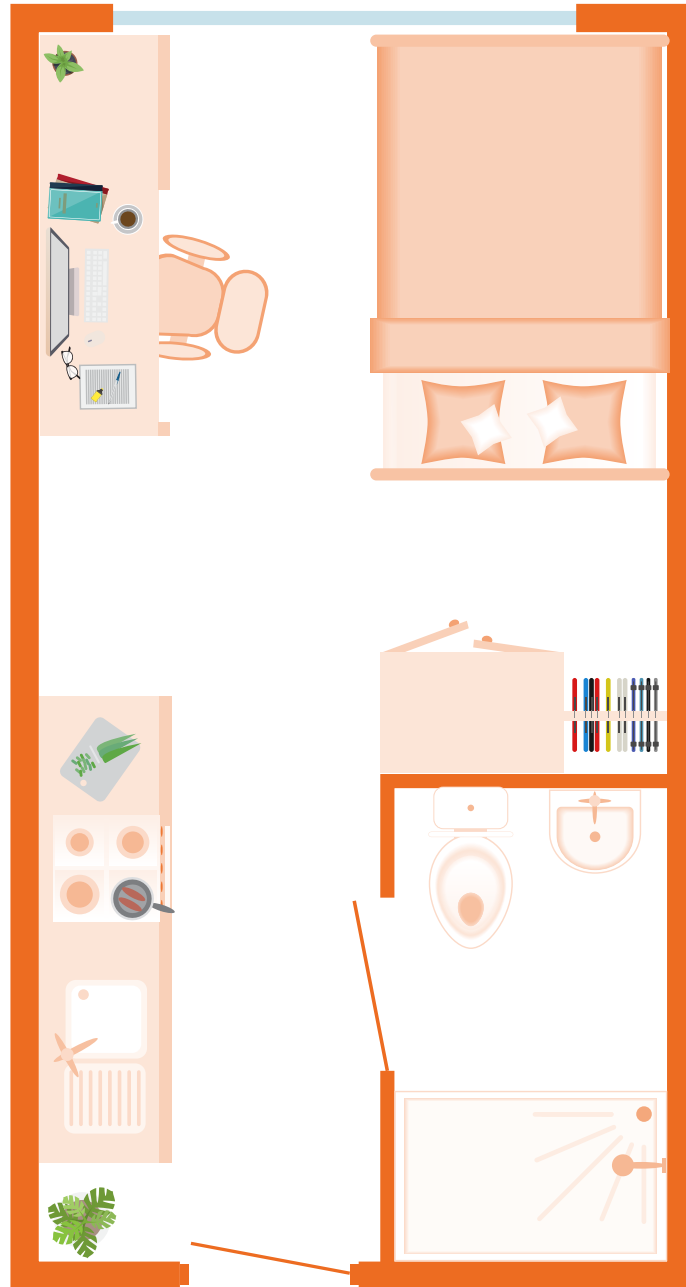

CLASSIC STUDIO

Bedroom Size: 16.95m² – 17.77m²*

Market Quarter Studios

*Actual room size and layout may vary