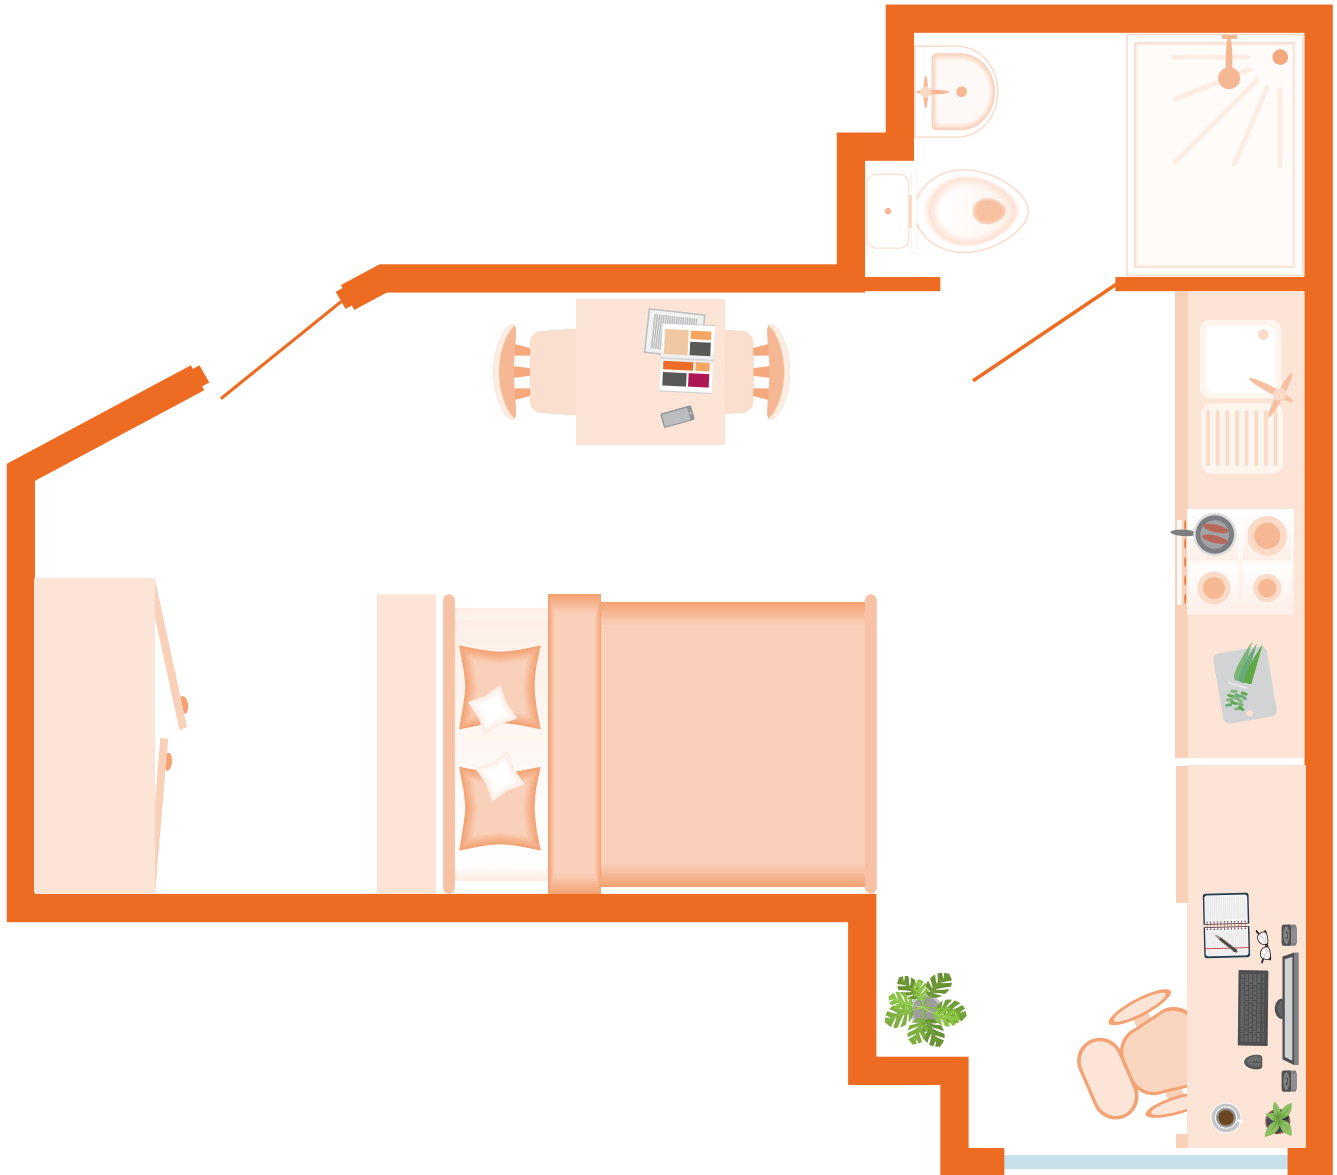

# SUPERIOR STUDIO

Bedroom Size: 23.41m<sup>2</sup> – 24.45m<sup>2</sup>\*

## Market Quarter Studios

\*Actual room size and layout may vary