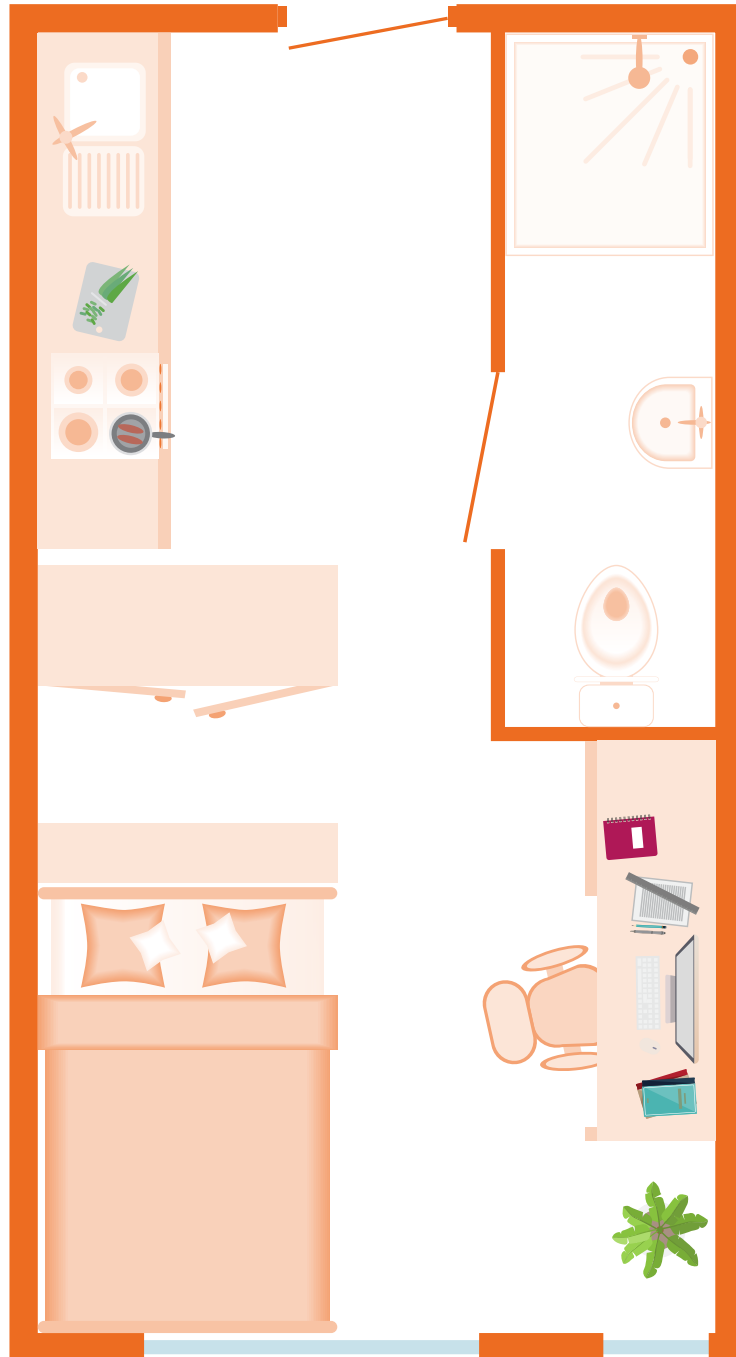

PREMIUM STUDIO

Bedroom Size: 18.13m² – 19.72m²*

Market Quarter Studios

*Actual room size and layout may vary