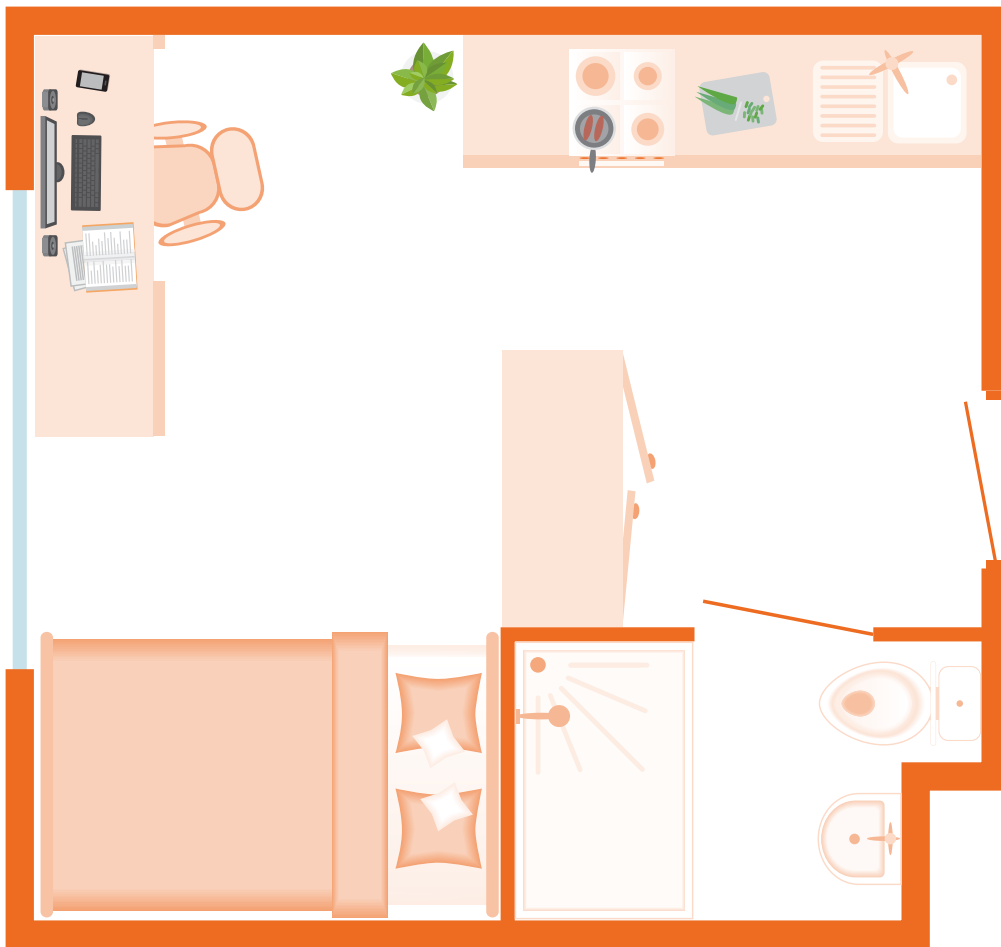

DELUXE STUDIO

Bedroom Size: 20.03m² – 22.91m²*

Market Quarter Studios

*Actual room size and layout may vary