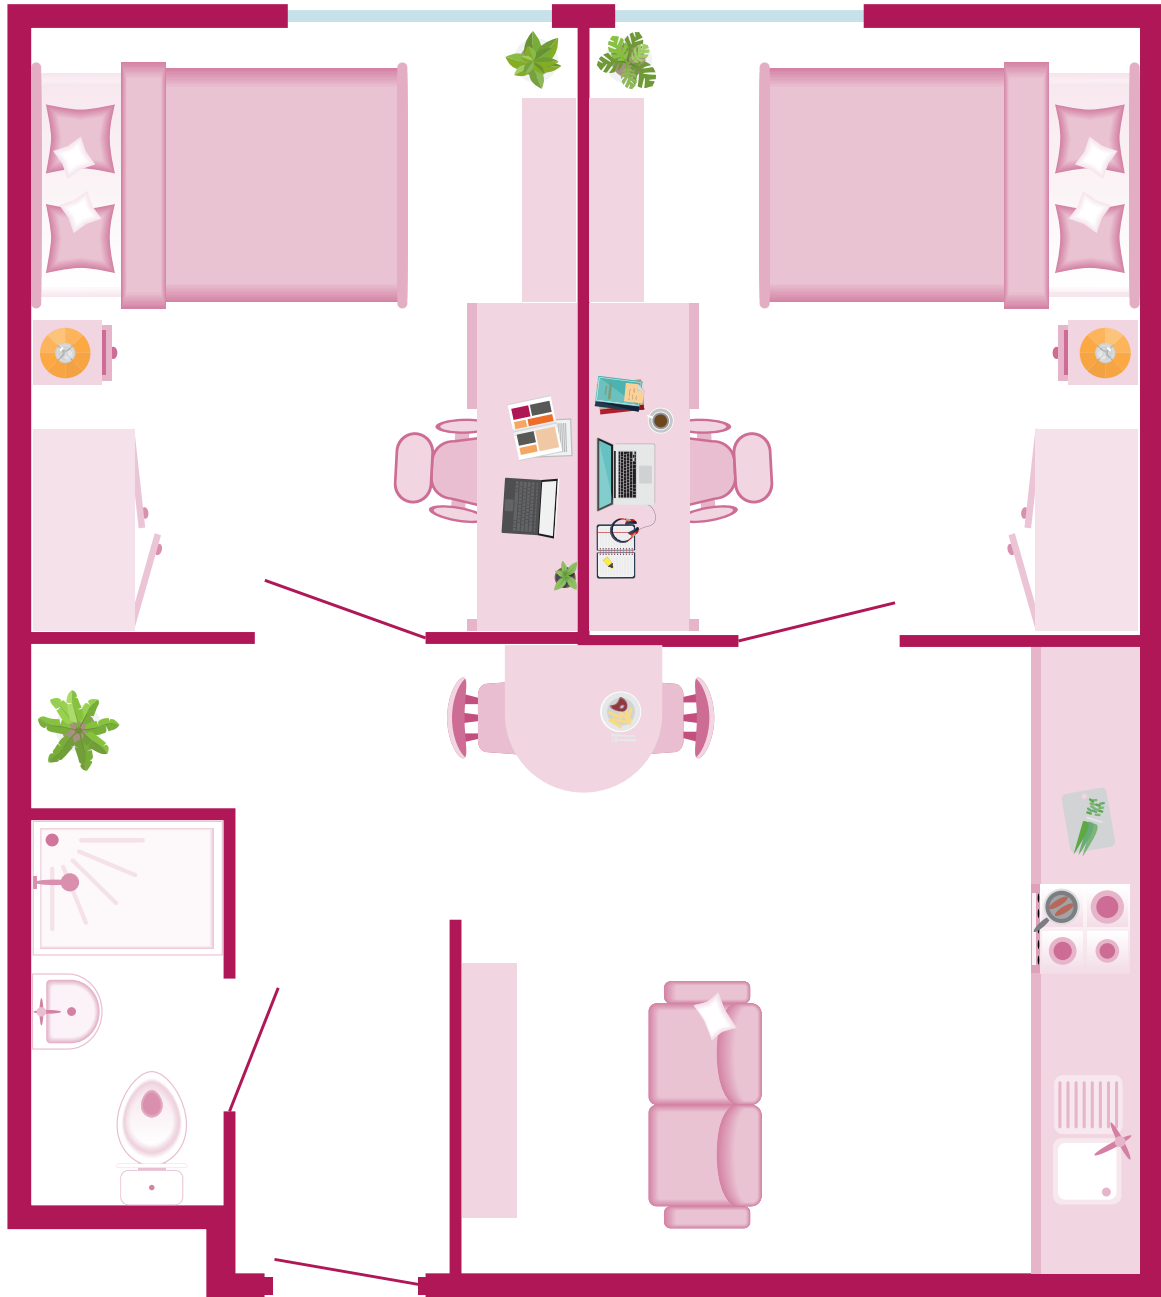

2 BED APARTMENT

Bedroom Size: 8.8m²*

Stanley Studios

*Actual room size and layout may vary