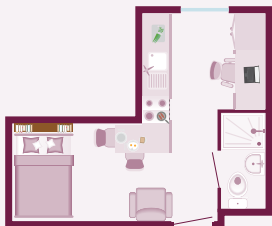

All-inclusive utility bills

Free Wi-Fi and broadband throughout

All rooms en-suite

Free on-site fitness studio

Modern communal area

On-site healthy restaurant

On-site management

24/7 CCTV

Your room

See where you could be living...

If you're looking to live in a studio then you've come to the right place. The Bank offers a range of studios to suit your taste and budget. All come equipped with an en-suite bathroom, kitchen, study areas and double bed, giving you a place to relax and feel at home in.

STANDARD

LARGE

PREMIUM

LUXURY

STUDIOS

Breakdown

All studios come with their own en-suite, kitchen and study area.

Prices (based on 51 week tenancy)

Standard Studio	£129PW
Large Studio	£159 PW
Large Studio with view	£164 PW
Premium Studio	£169 PW
Luxury Studio	£189 PW

Room size

17m² - 26.1m²

- En-suite bathroom with shower and WC
- Double bed with storage
- Bedhead light
- 2 ring hob, microwave, fridge freezer and integrated oven
- Wardrobe
- Drawers
- Dining table and chair
- Bean bag chair
- Full length mirror
- Plenty of storage space