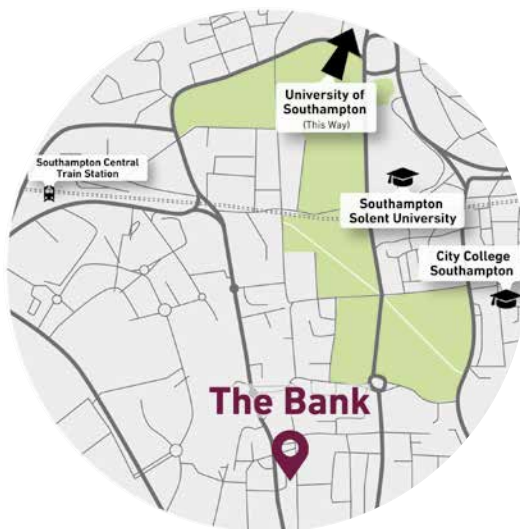

An ideal location

Located in the heart of Southampton city centre, The Bank is within a 10 minute walk of Southampton Solent University and under a 10 minute bus ride to the University of Southampton.

With the town centre on your doorstep bustling with places to shop, drink and eat and the train station being less than a mile away, The Bank is perfectly located for everyone.