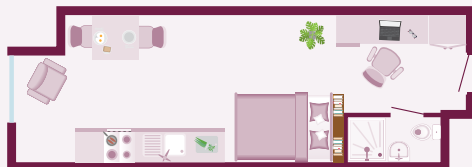

Welcome to **The Bank**

BRAND NEW STUDENT ACCOMMODATION

All-inclusive
utility bills

Free Wi-Fi and
broadband throughout

All rooms en-suite

Free on-site
fitness studio

Modern communal
area

On-site healthy
restaurant

Your room

See where you could be living...

If you're looking to live in a studio then you've come to the right place. The Bank offers a range of studios to suit your taste and budget. All come equipped with an en-suite bathroom, kitchen, study areas and double bed, giving you a place to relax and feel at home in.

STANDARD

LARGE

PREMIUM

LUXURY

STUDIOS

Breakdown

All studios come with their own en-suite, kitchen and study area.

Prices (based on 51 week tenancy)

Standard Studio	£129PW
Large Studio	£159 PW
Large Studio with view	£164 PW
Premium Studio	£169 PW
Luxury Studio	£189 PW

Room size

17m² - 26.1m²

- En-suite bathroom with shower and WC
- Double bed with storage
- Bedhead light
- 2 ring hob, microwave, fridge freezer and integrated oven
- Wardrobe
- Drawers
- Dining table and chair
- Bean bag chair
- Full length mirror
- Plenty of storage space