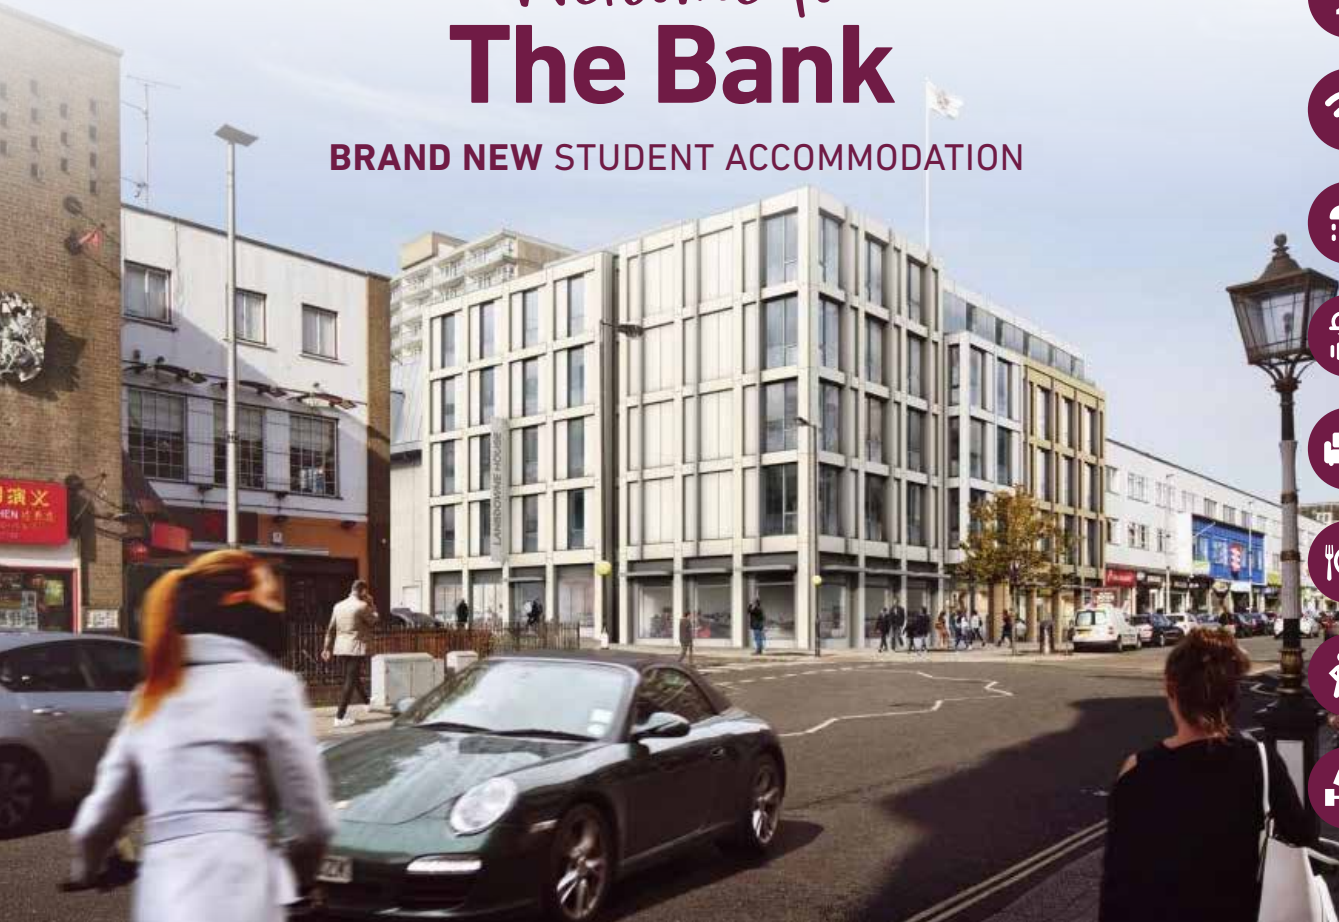

Welcome to **The Bank**

BRAND NEW STUDENT ACCOMMODATION

All-inclusive
utility bills

Free Wi-Fi and
broadband throughout

All rooms en-suite

Free on-site
fitness studio

Modern communal
area

On-site healthy
restaurant

On-site
management

24/7 CCTV