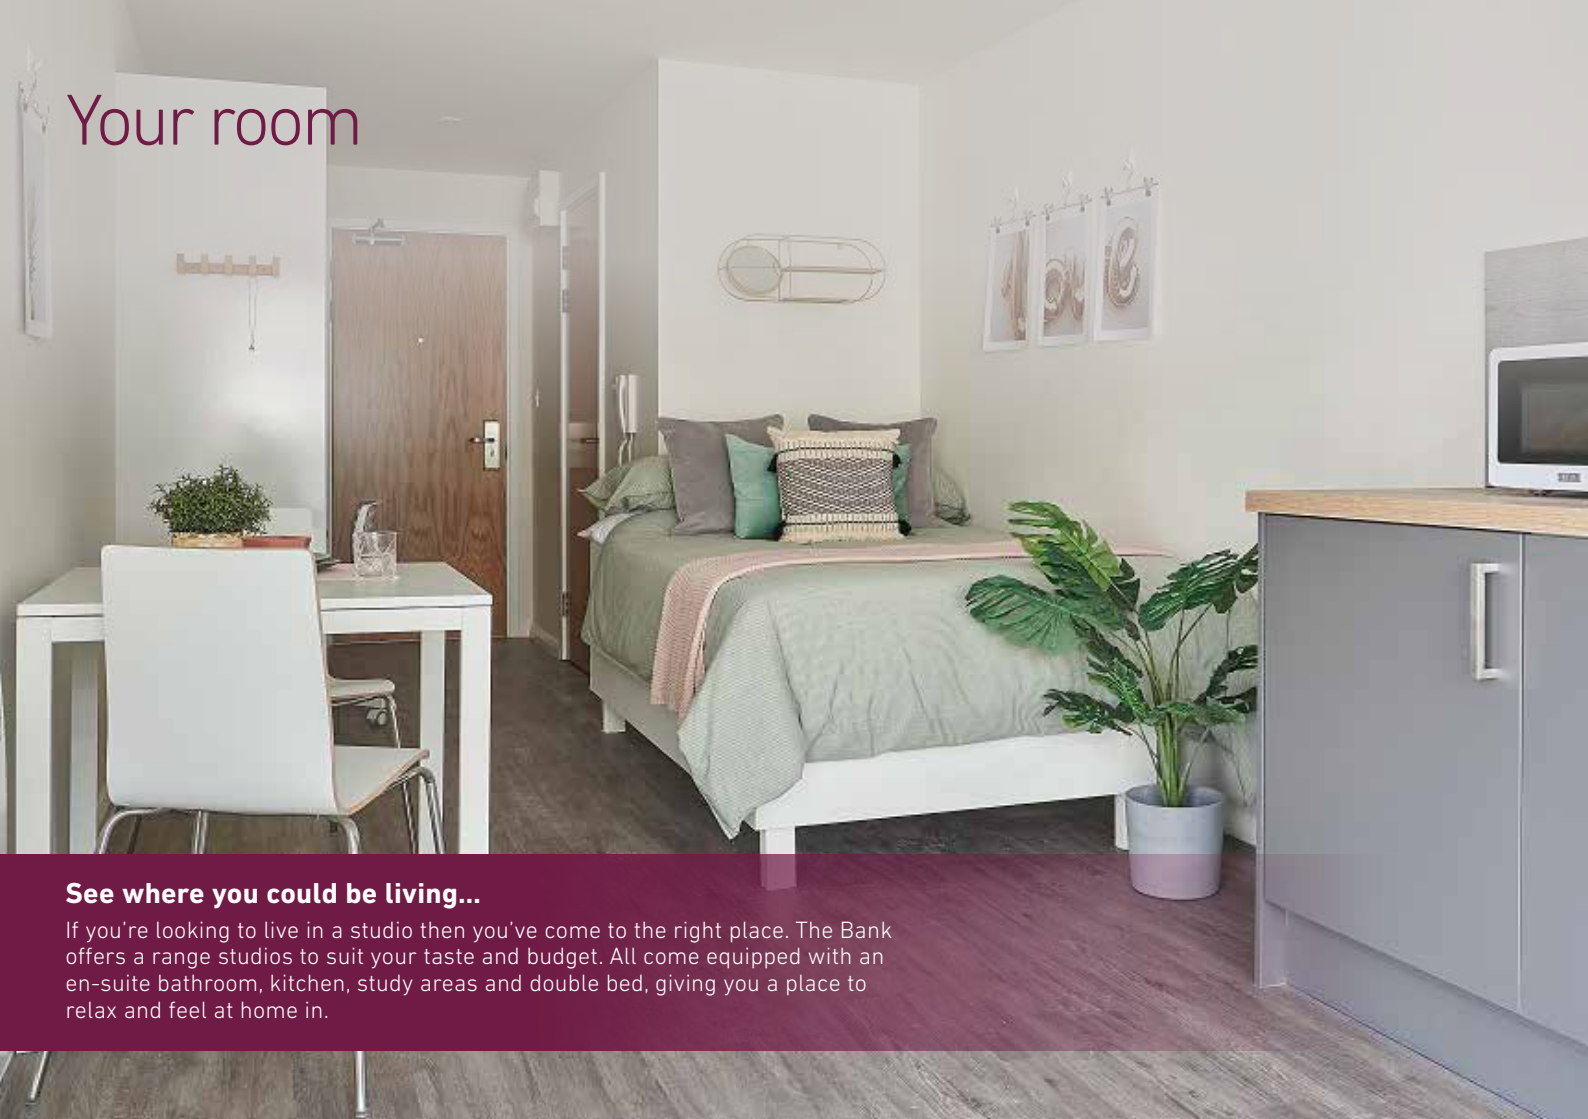

Welcome to **The Bank**

BRAND NEW STUDENT ACCOMMODATION

All-inclusive
utility bills

Free Wi-Fi and
broadband throughout

All rooms en-suite

Free on-site
fitness studio

Modern communal
area

On-site healthy
restaurant

The Bank is perfect for all years of study and offers far more than just a place to sleep. Within the building you will find a range of communal spaces allowing you to work, rest and play. As you would expect, all utility bills are included within the rent, along with Wi-Fi connection throughout the property. For your peace of mind there is also a 24 hour reception and secure access.

Your room

See where you could be living...

If you're looking to live in a studio then you've come to the right place. The Bank offers a range of studios to suit your taste and budget. All come equipped with an en-suite bathroom, kitchen, study areas and double bed, giving you a place to relax and feel at home in.

Standard Studio	£129PW
Large Studio	£159 PW
Large Studio with view	£164 PW
Premium Studio	£169 PW
Luxury Studio	£189 PW

Room size

17m² - 26.1m²

- En-suite bathroom with shower and WC
- Double bed with storage
- Bedhead light
- 2 ring hob, microwave, fridge freezer and integrated oven
- Wardrobe
- Drawers
- Dining table and chair
- Bean bag chair
- Full length mirror
- Plenty of storage space