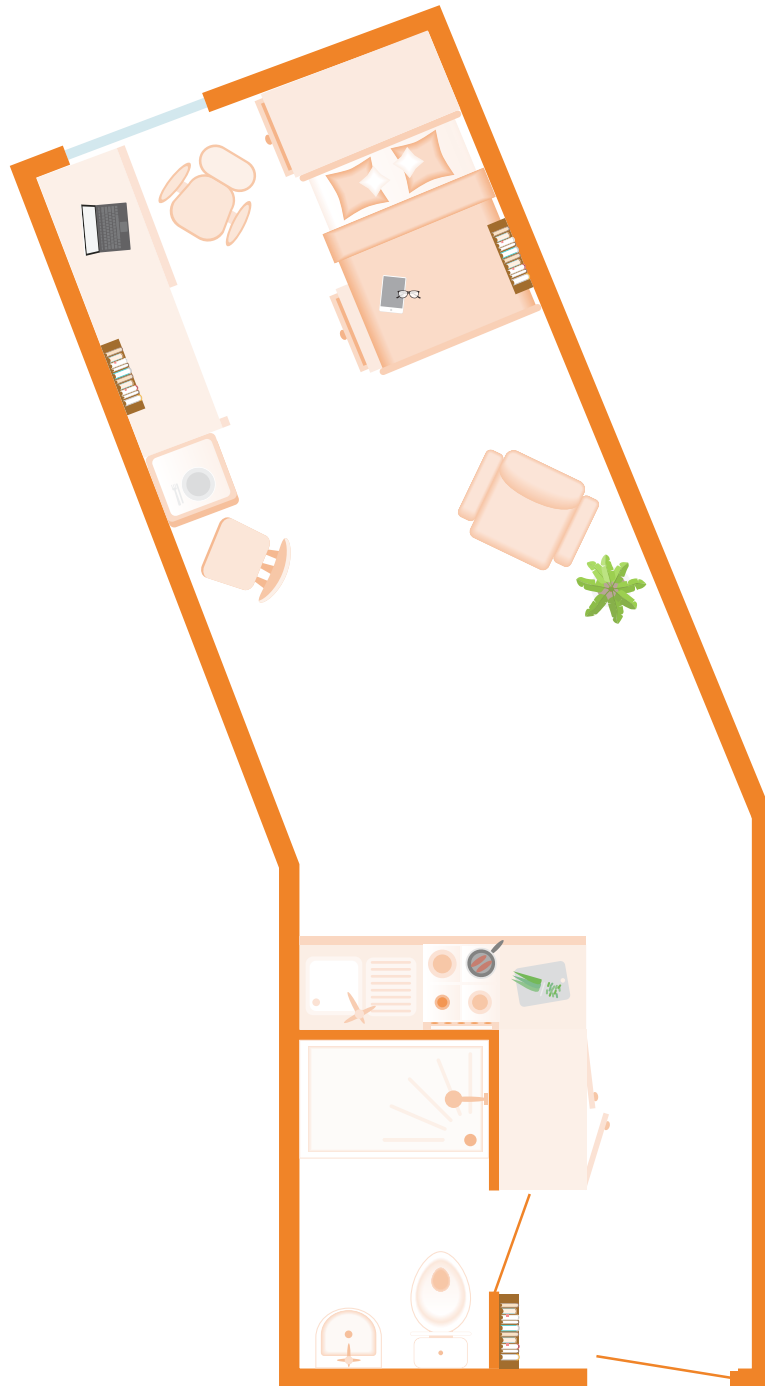

# LARGE PREMIUM STUDIO

Bedroom Size: 25m<sup>2</sup>\*

# Glendower House

\*Actual room size and layout may vary