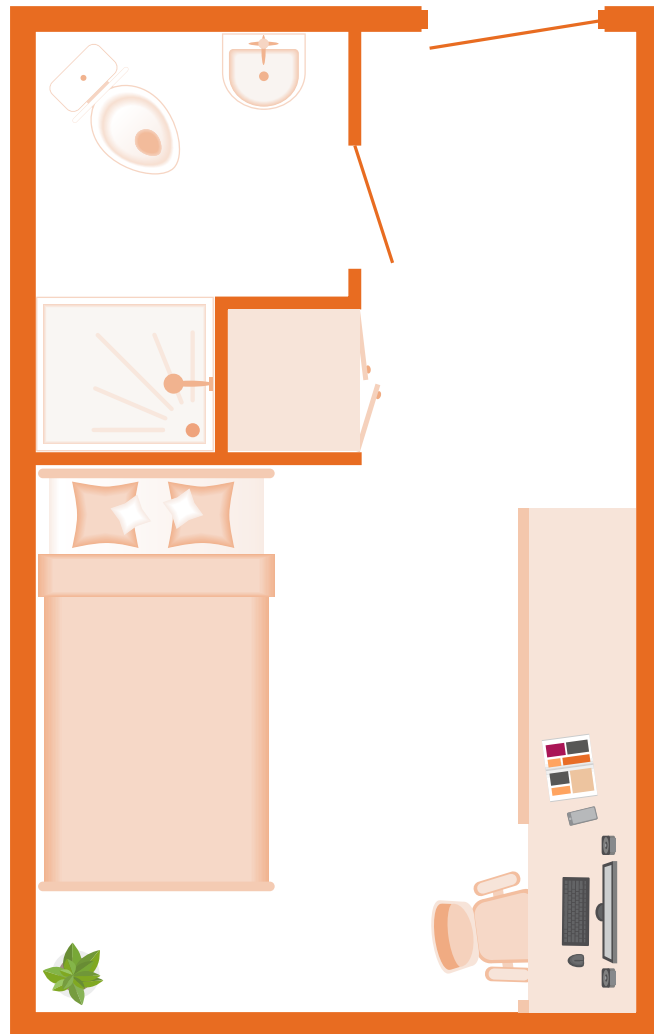

# STANDARD EN-SUITE

Bedroom Size: 13m<sup>2</sup>\*

## The Sidings

\*Actual room size and layout may vary