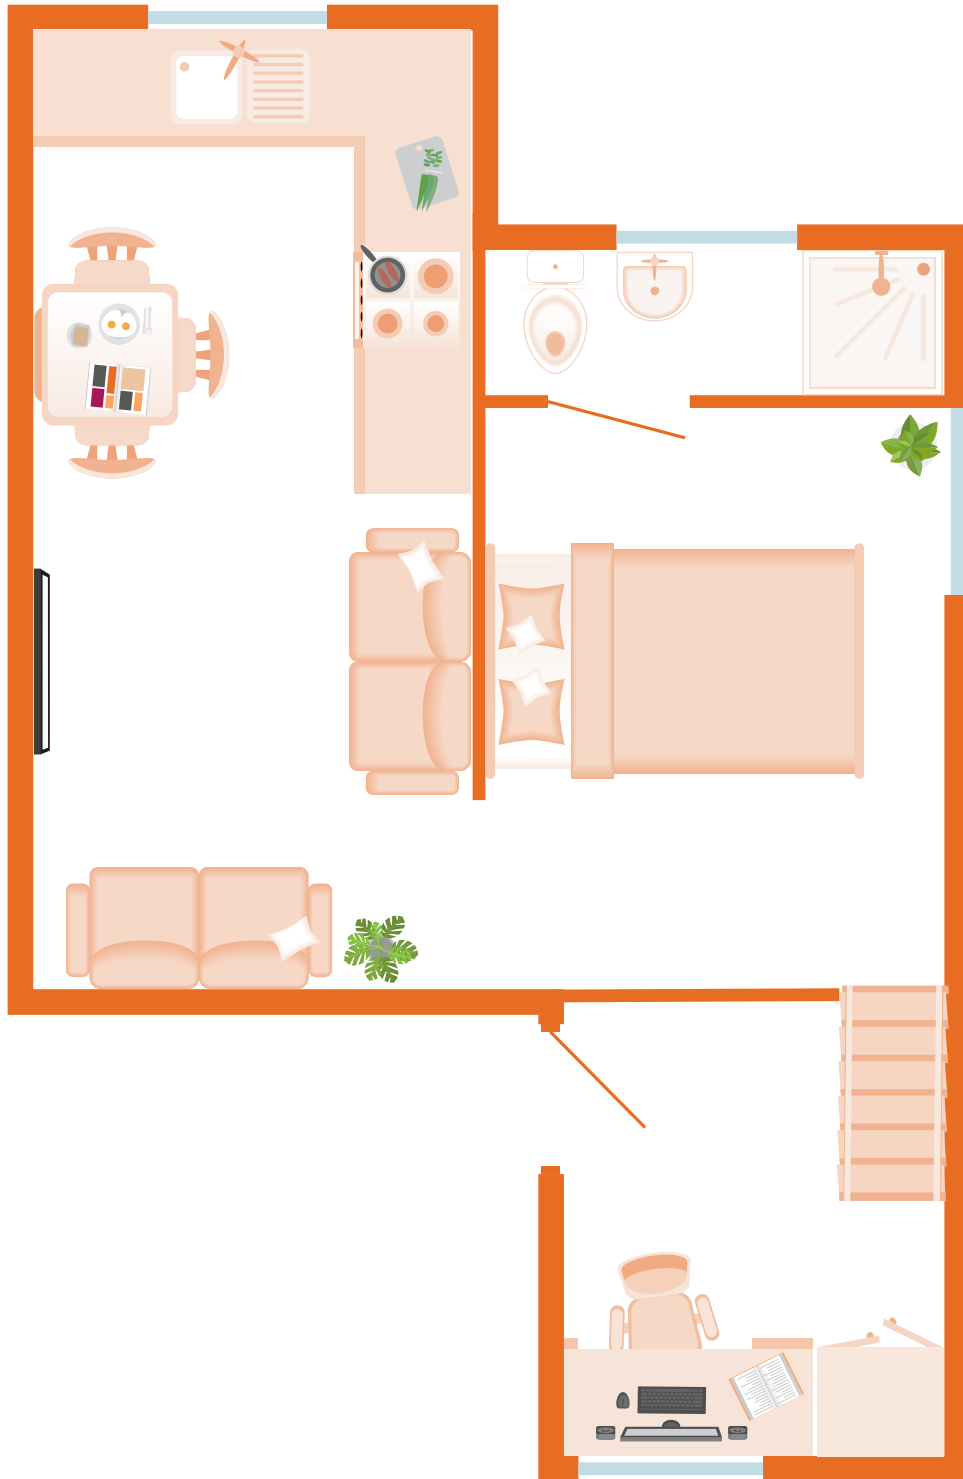

# ONE BED FLAT

Bedroom Size: 38.8m<sup>2</sup>\*

## The Sidings

\*Actual room size and layout may vary