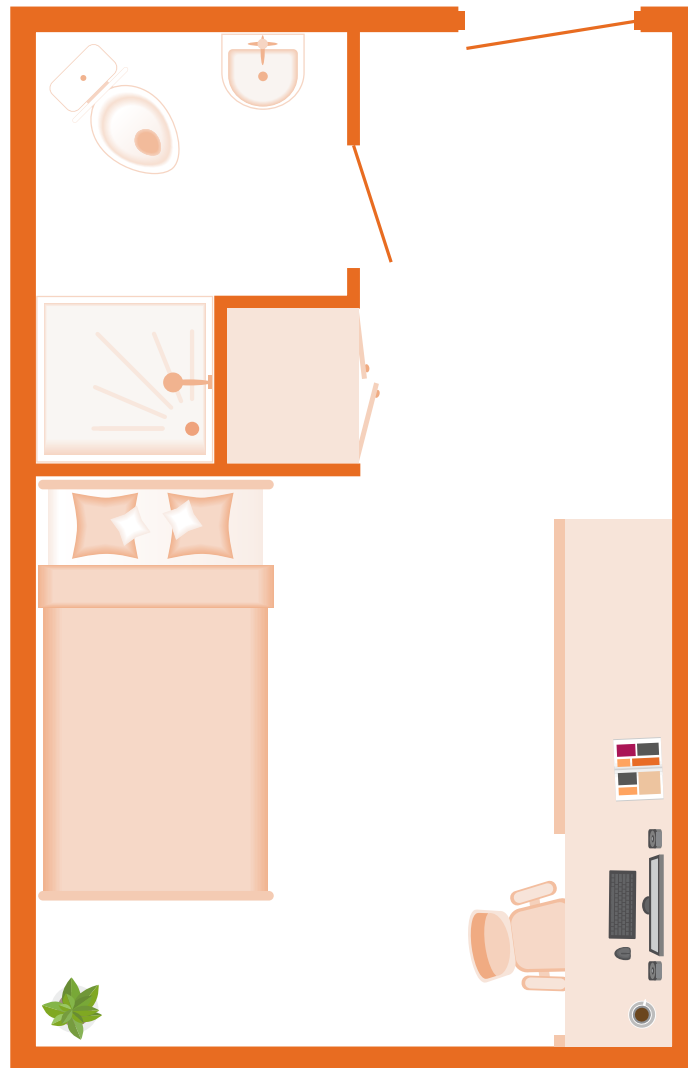

MEDIUM EN-SUITE

Bedroom Size: 14m²*

The Sidings

*Actual room size and layout may vary