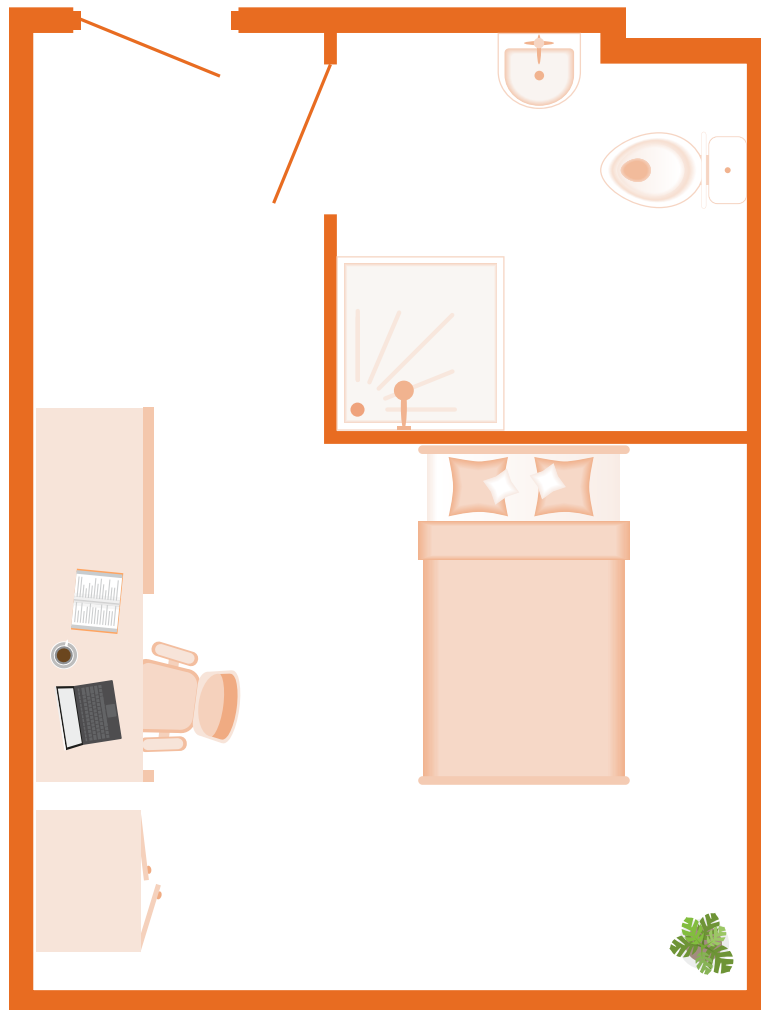

EN-SUITE ACCESSIBLE

Bedroom Size: 24.1m²*

The Sidings

*Actual room size and layout may vary