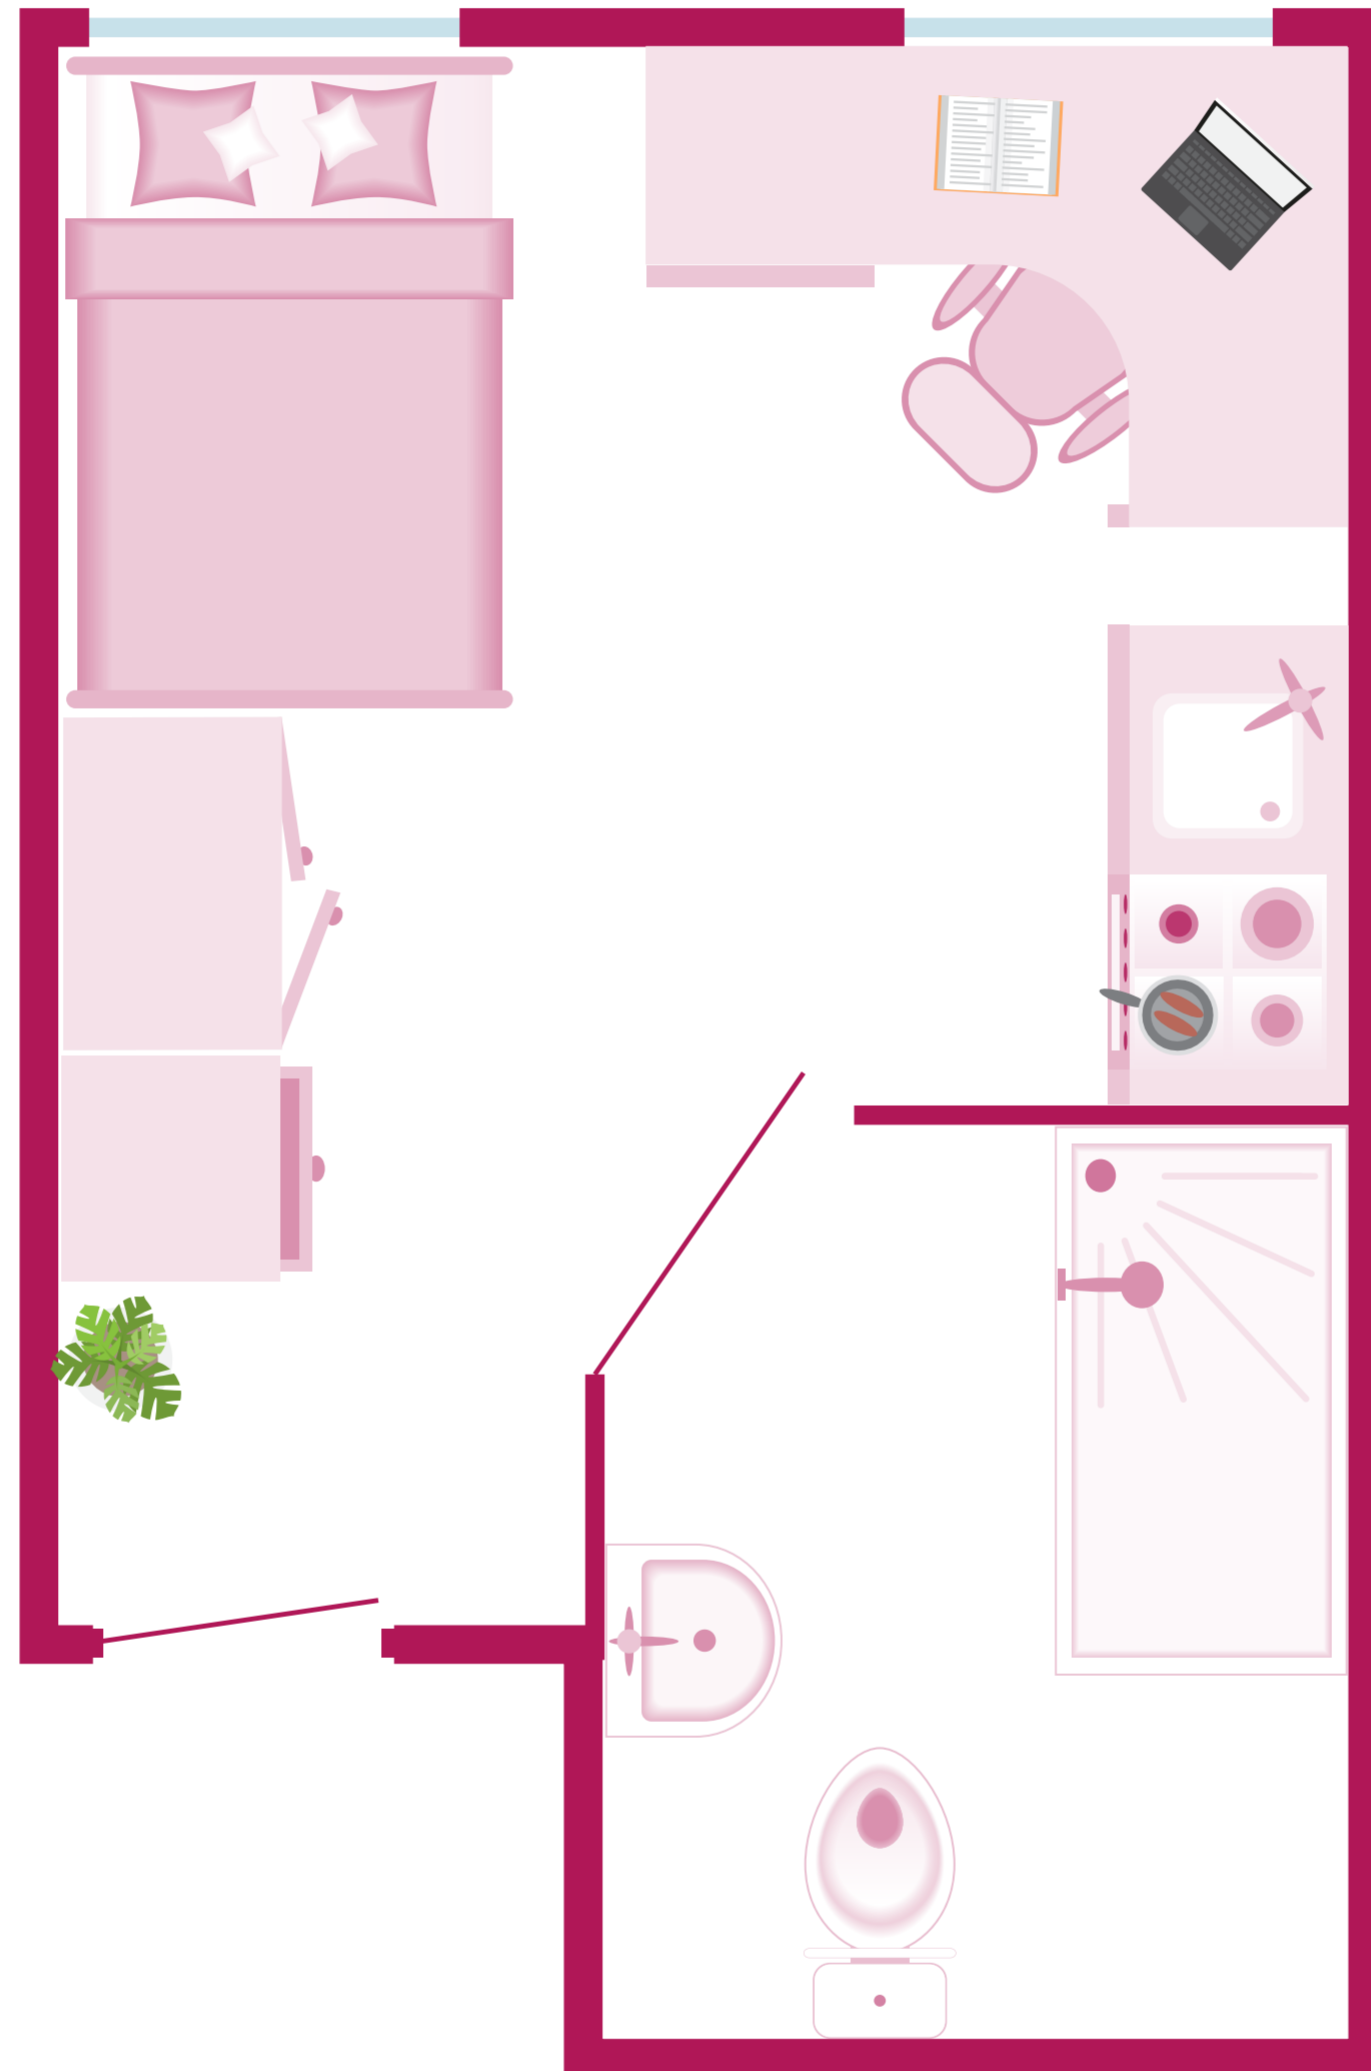

STUDIO PLUS

Bedroom Size: 25m²*

The Cube