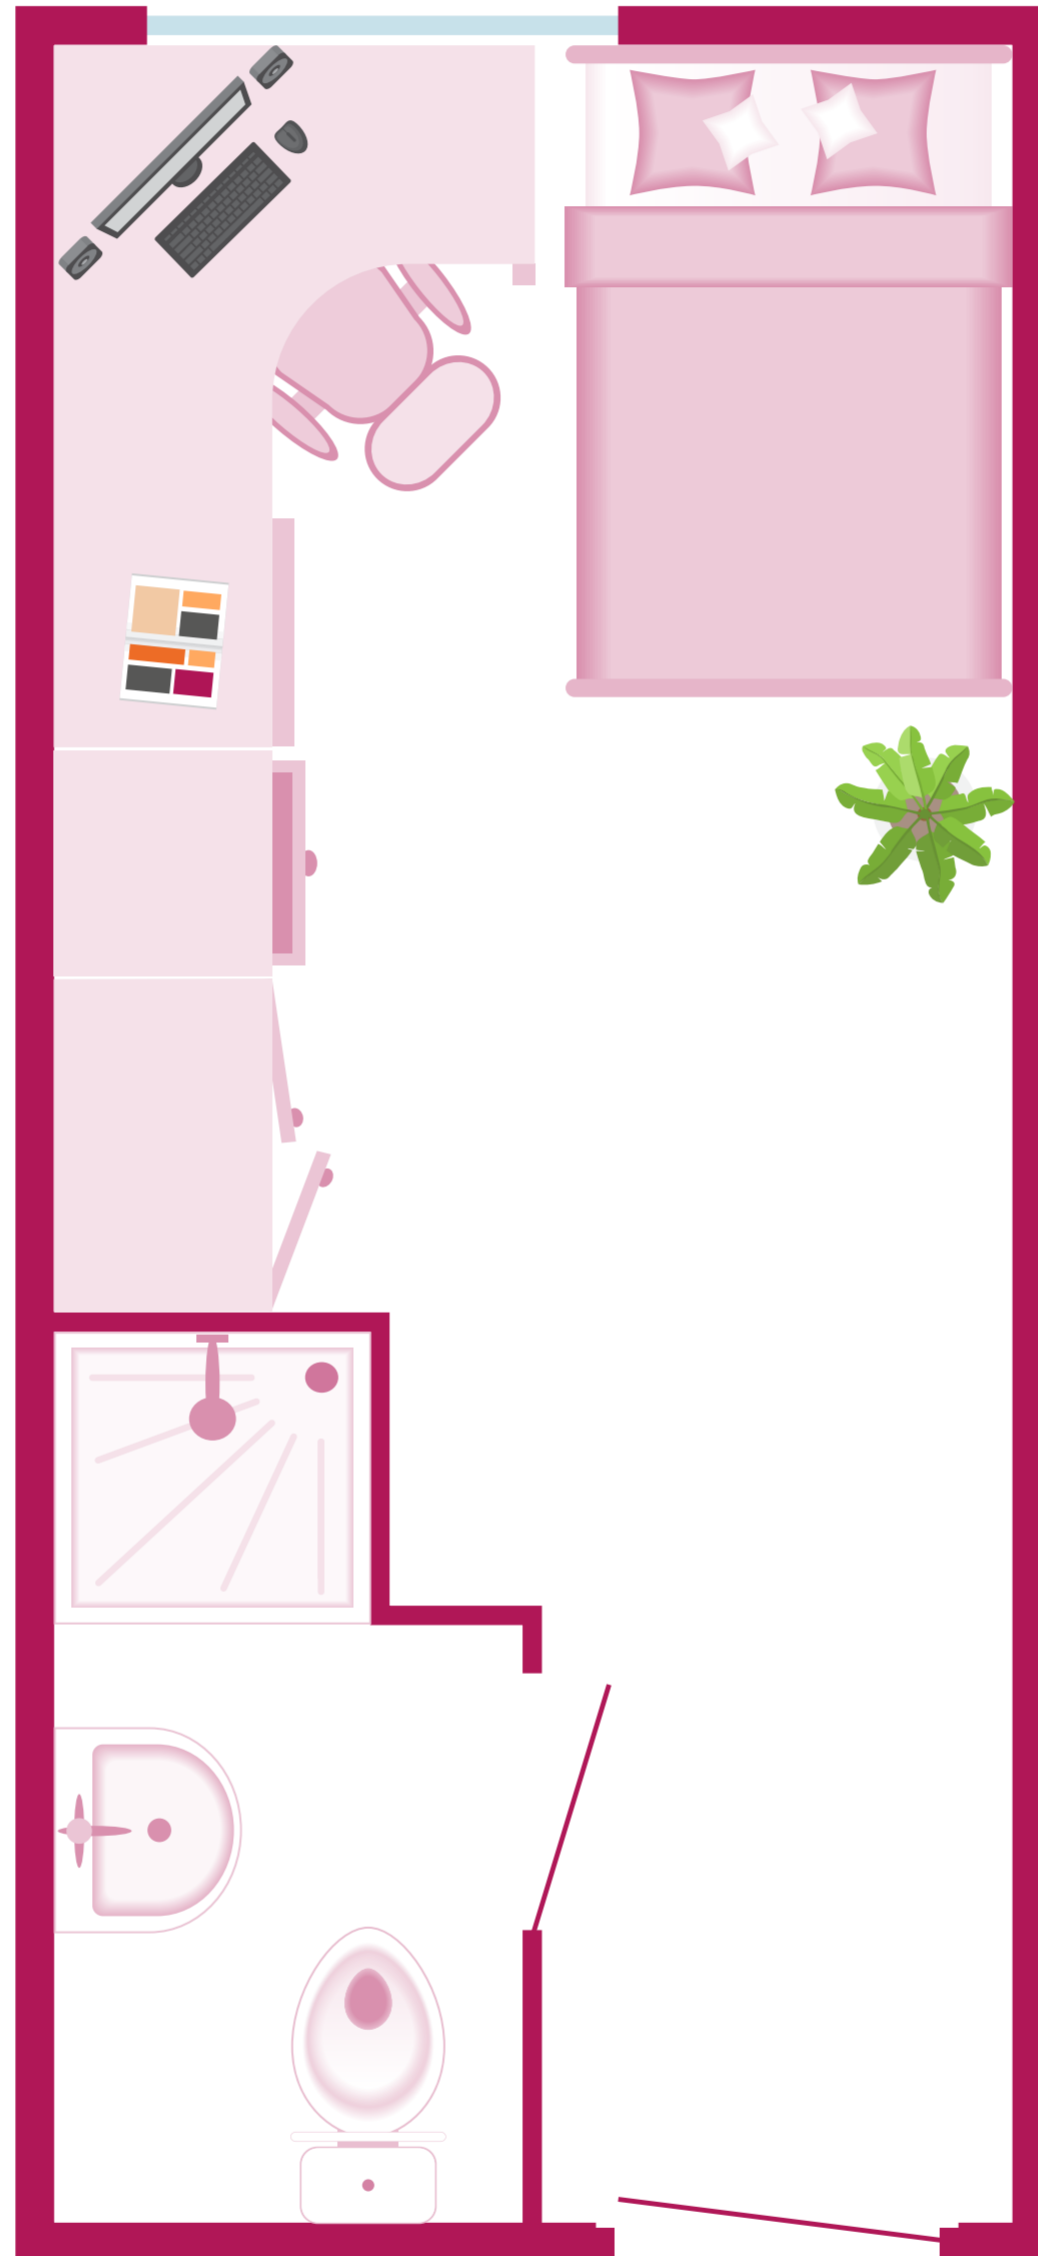

6 BED STANDARD EN-SUITE

Bedroom Size: 17m²*

The Cube

*ACTUAL ROOM SIZE AND LAYOUT MAY VARY