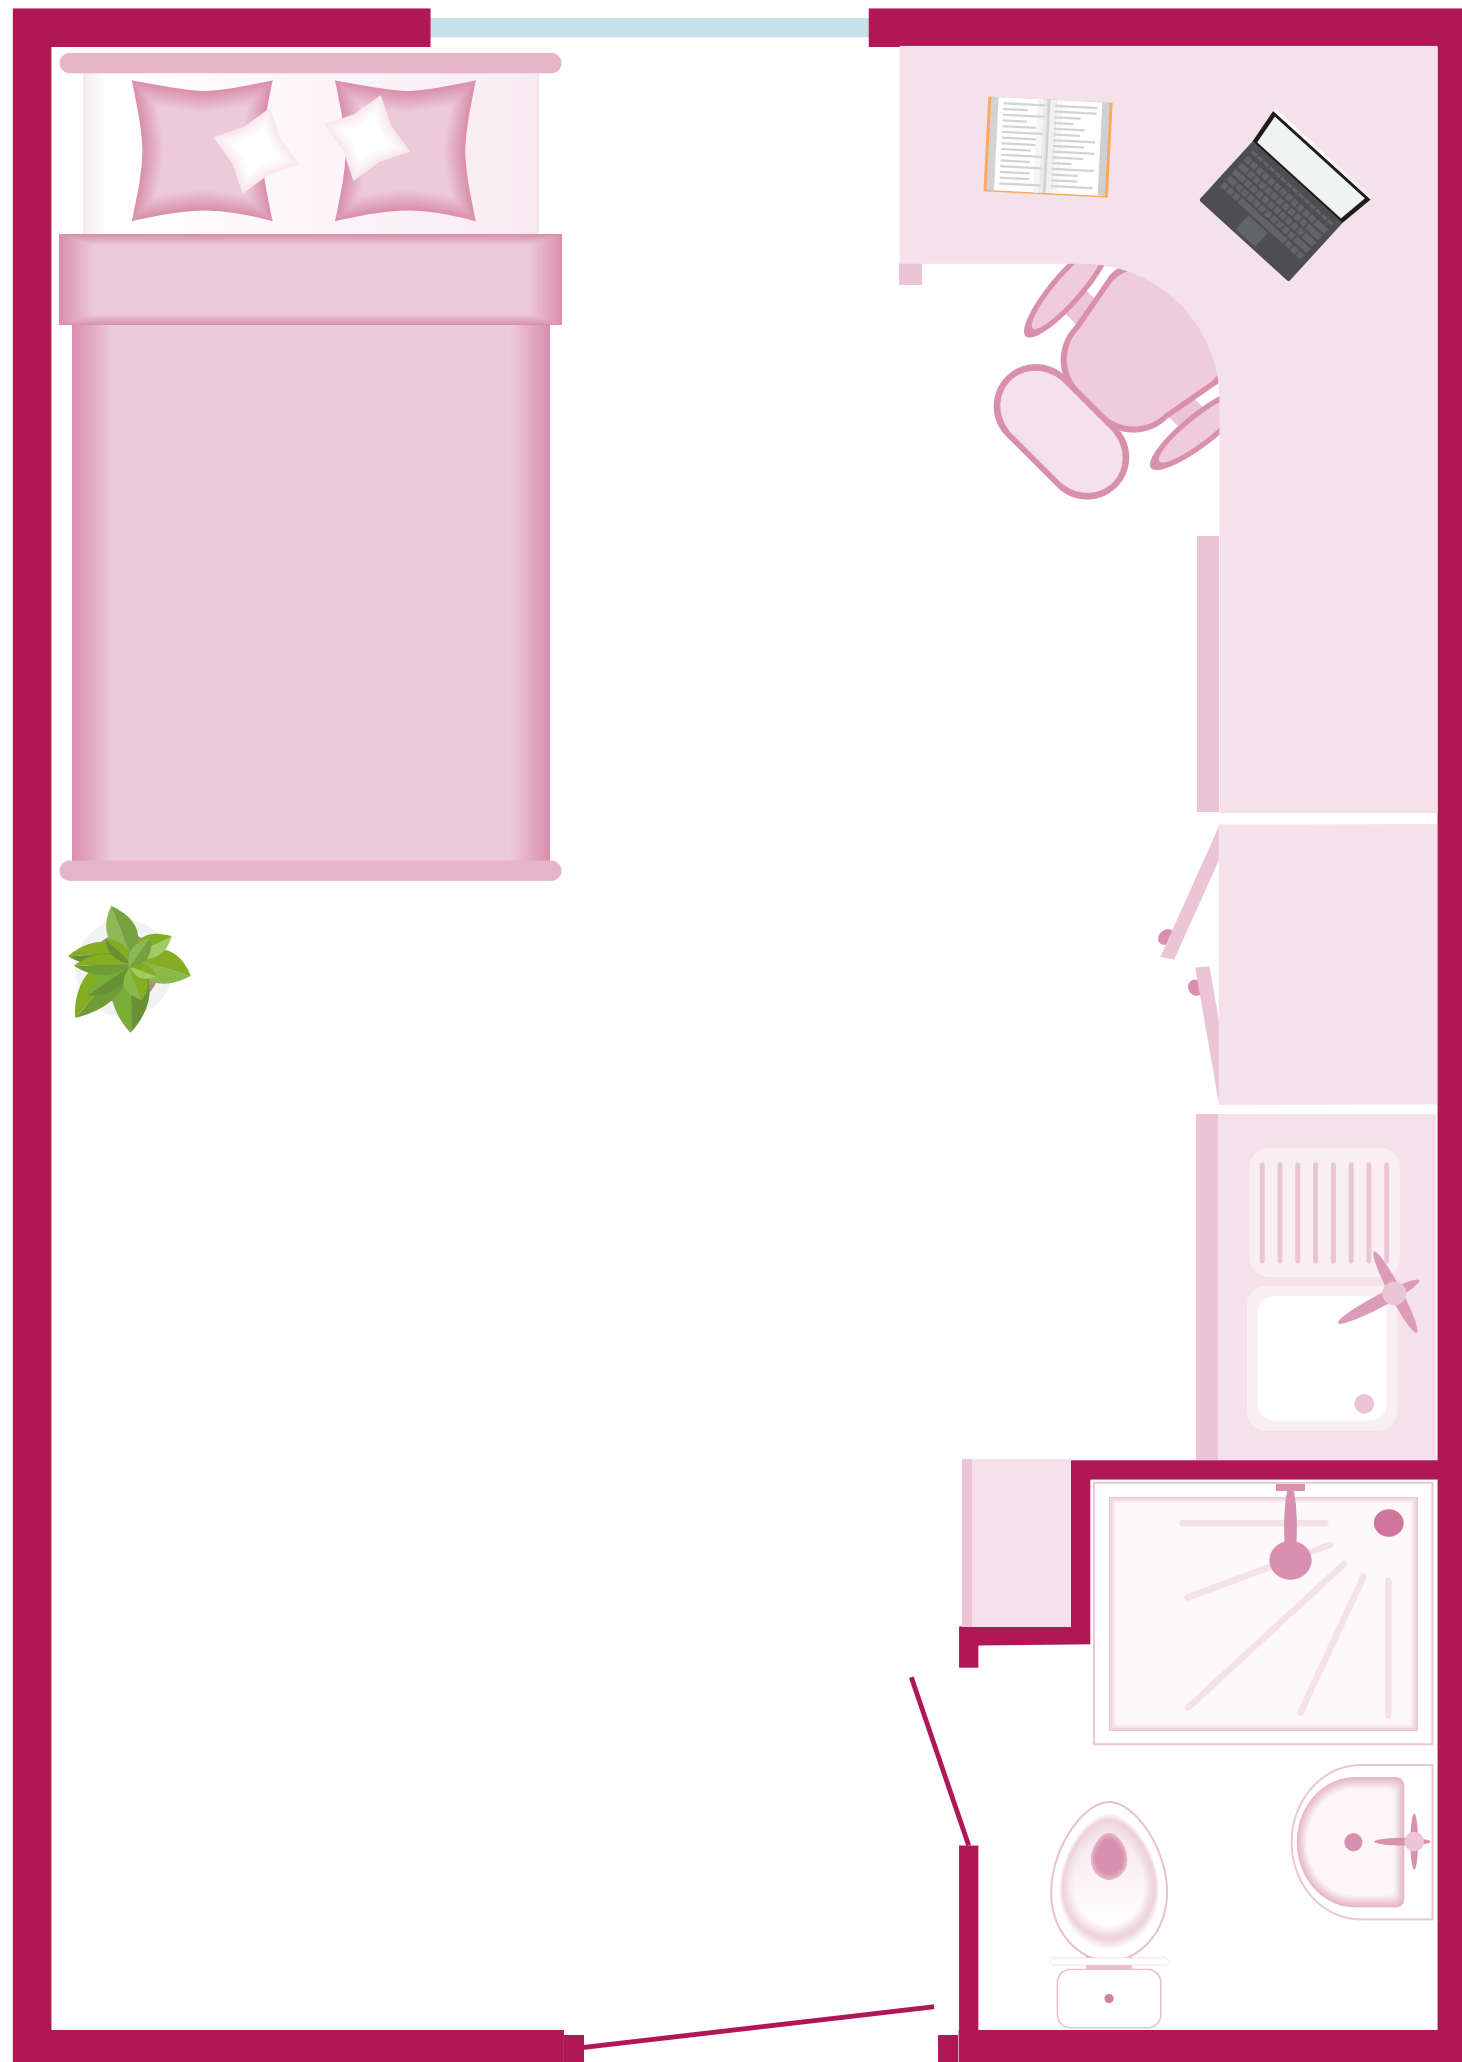

# 6 BED PREMIUM EN-SUITE

Bedroom Size: 22m<sup>2</sup>\*

# The Cube

\*ACTUAL ROOM SIZE AND LAYOUT MAY VARY