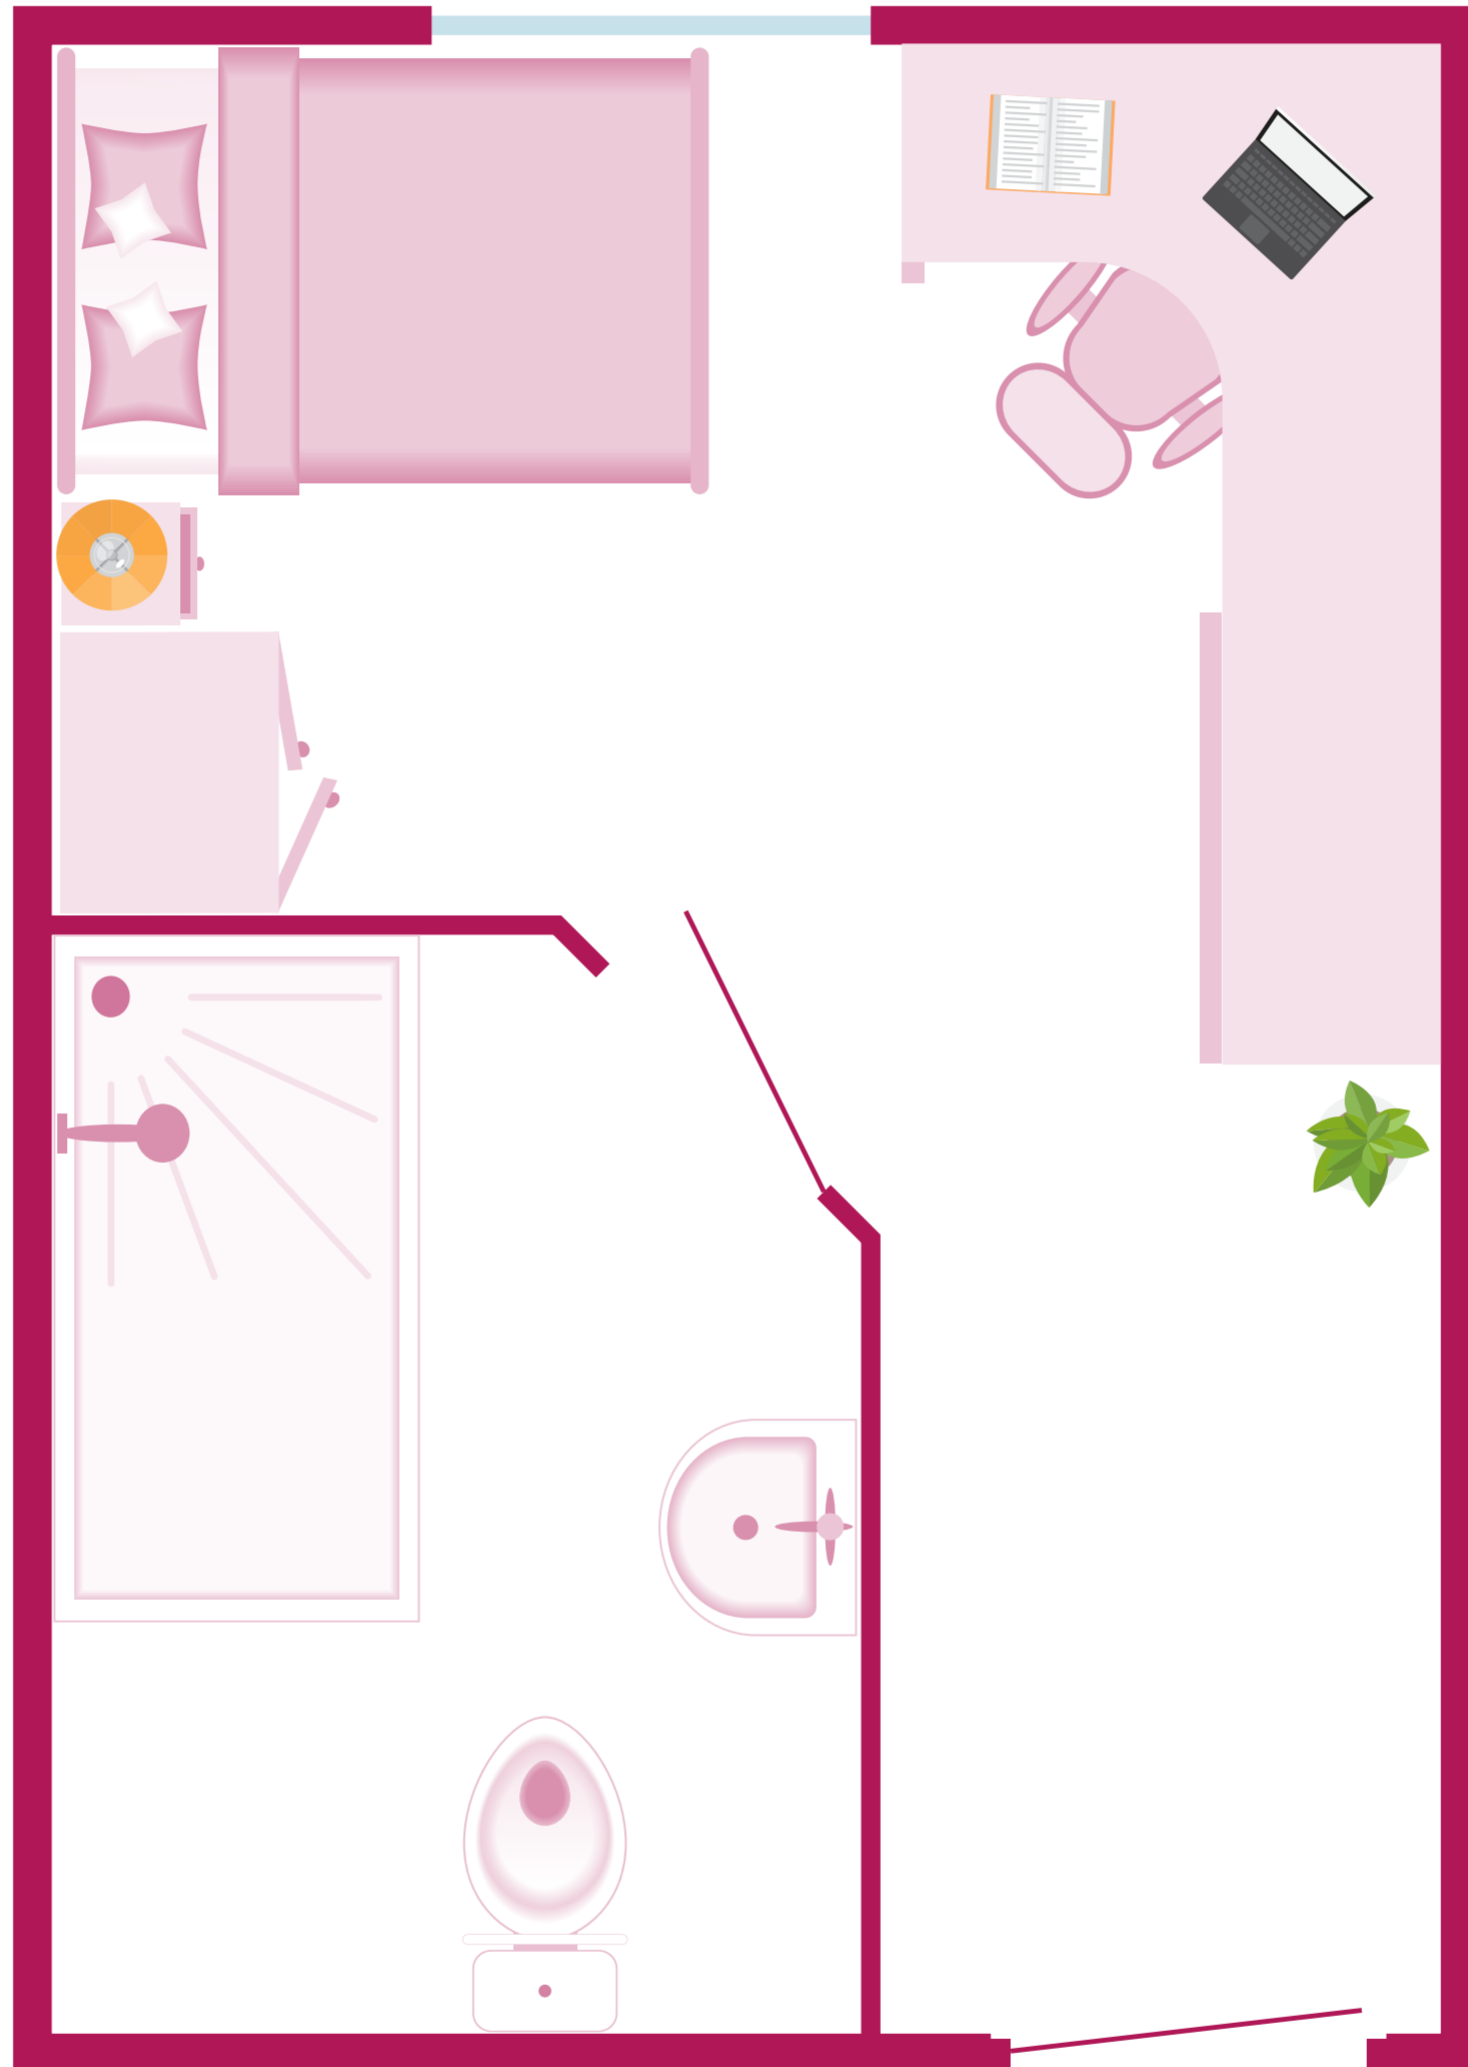

4 BED PREMIUM EN-SUITE

Bedroom Size: 22m²*

The Cube

*ACTUAL ROOM SIZE AND LAYOUT MAY VARY