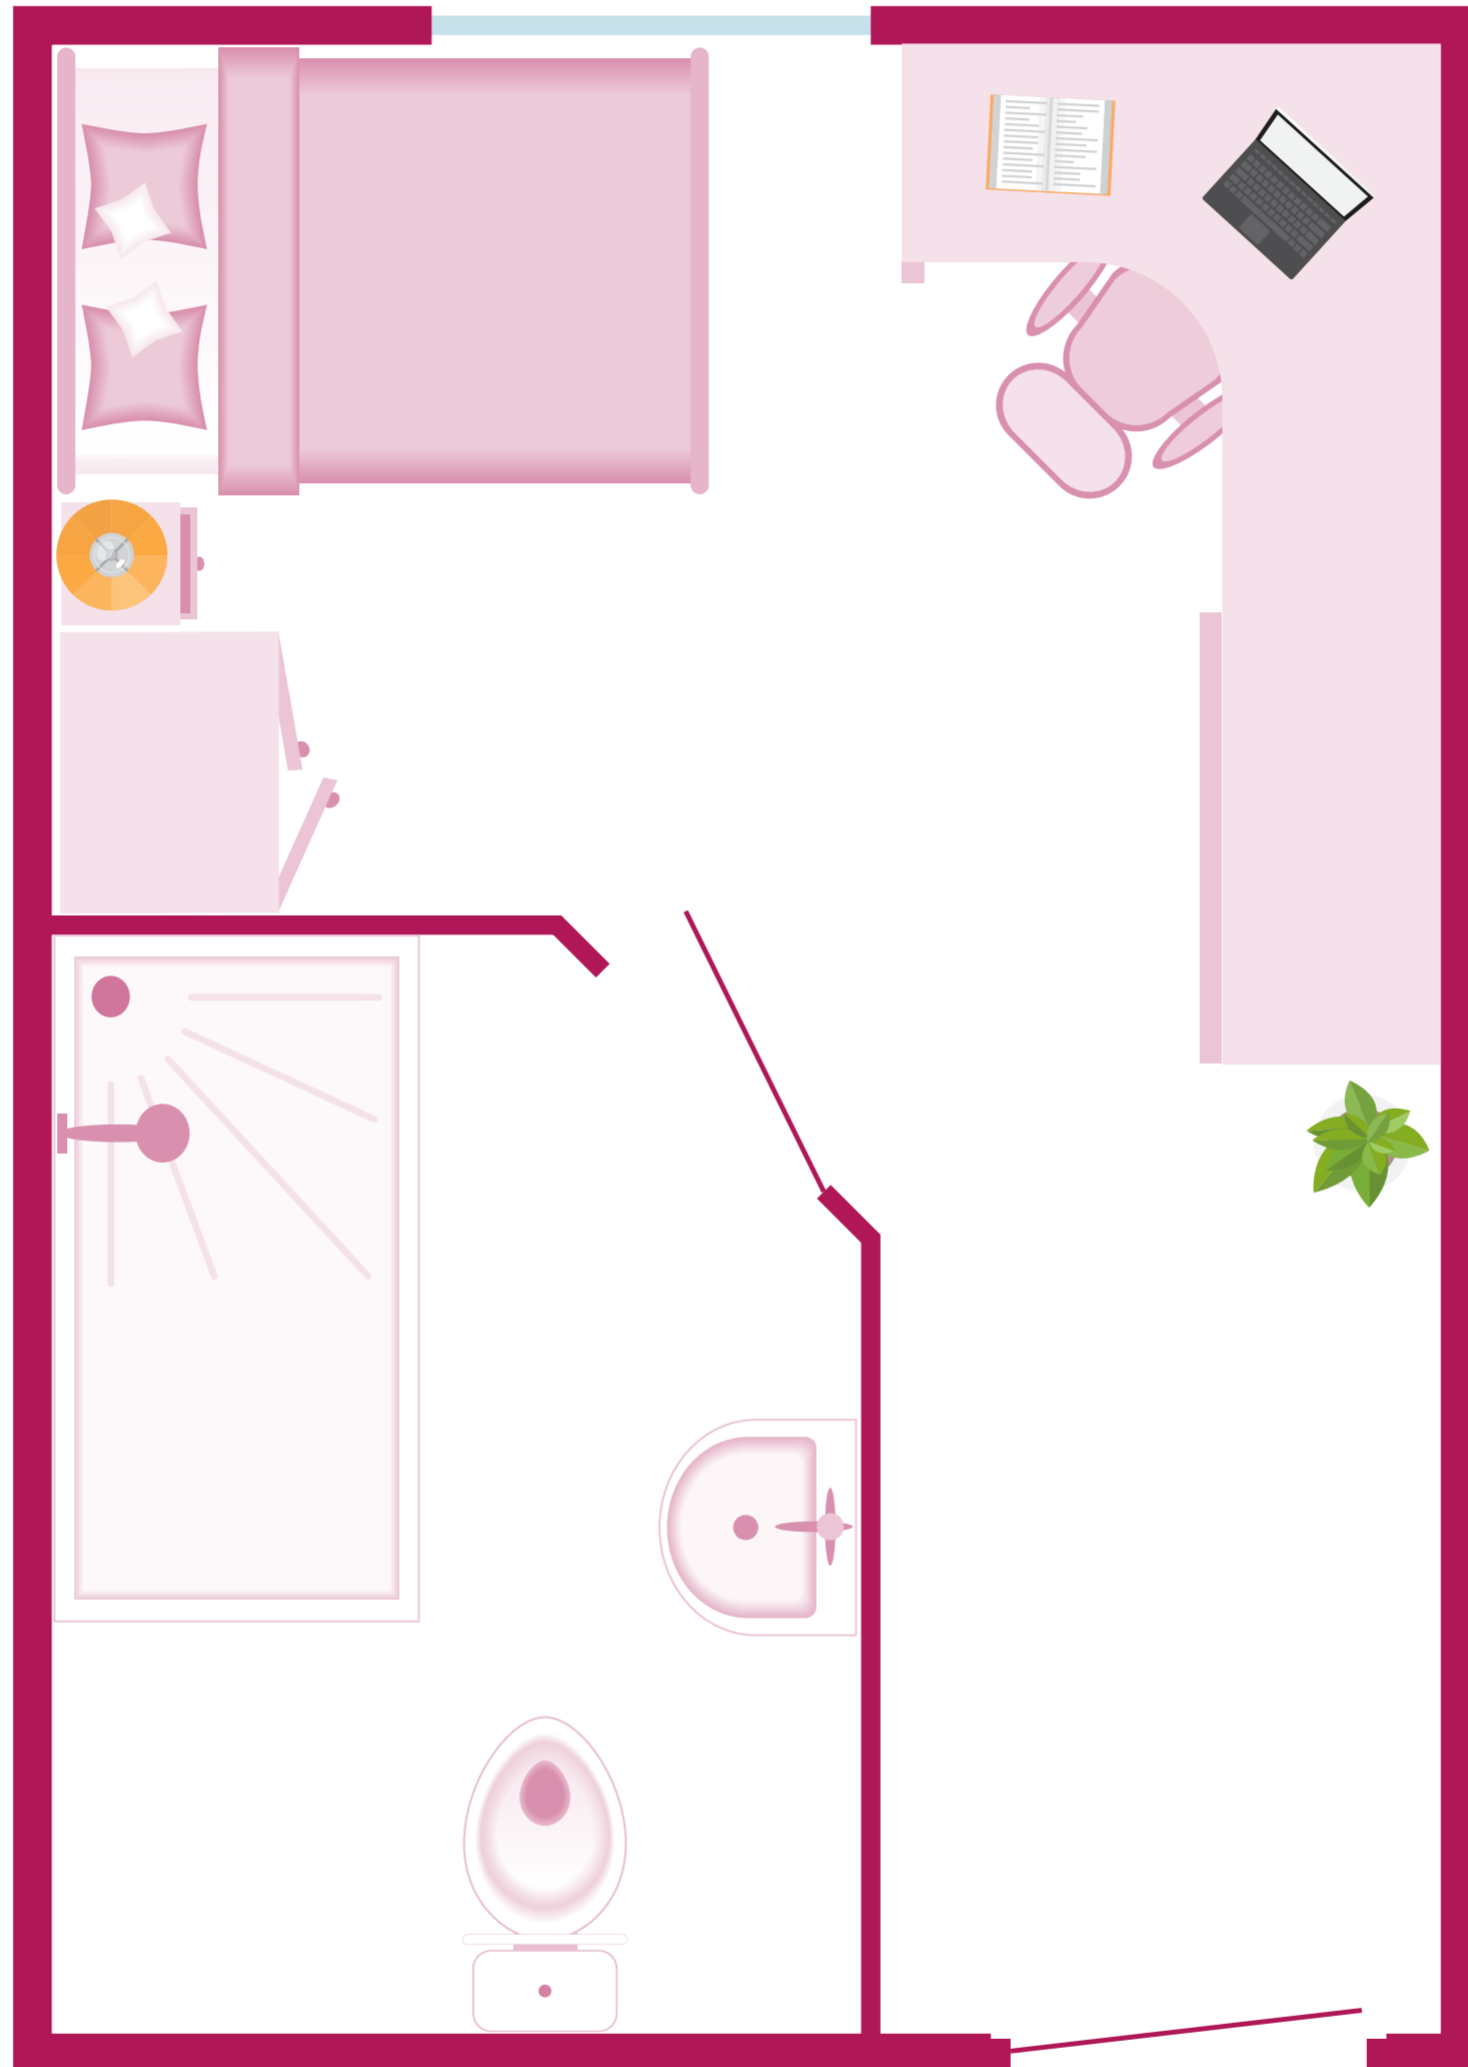

3 BED PREMIUM EN-SUITE

Bedroom Size: 22m²*

The Cube

*ACTUAL ROOM SIZE AND LAYOUT MAY VARY