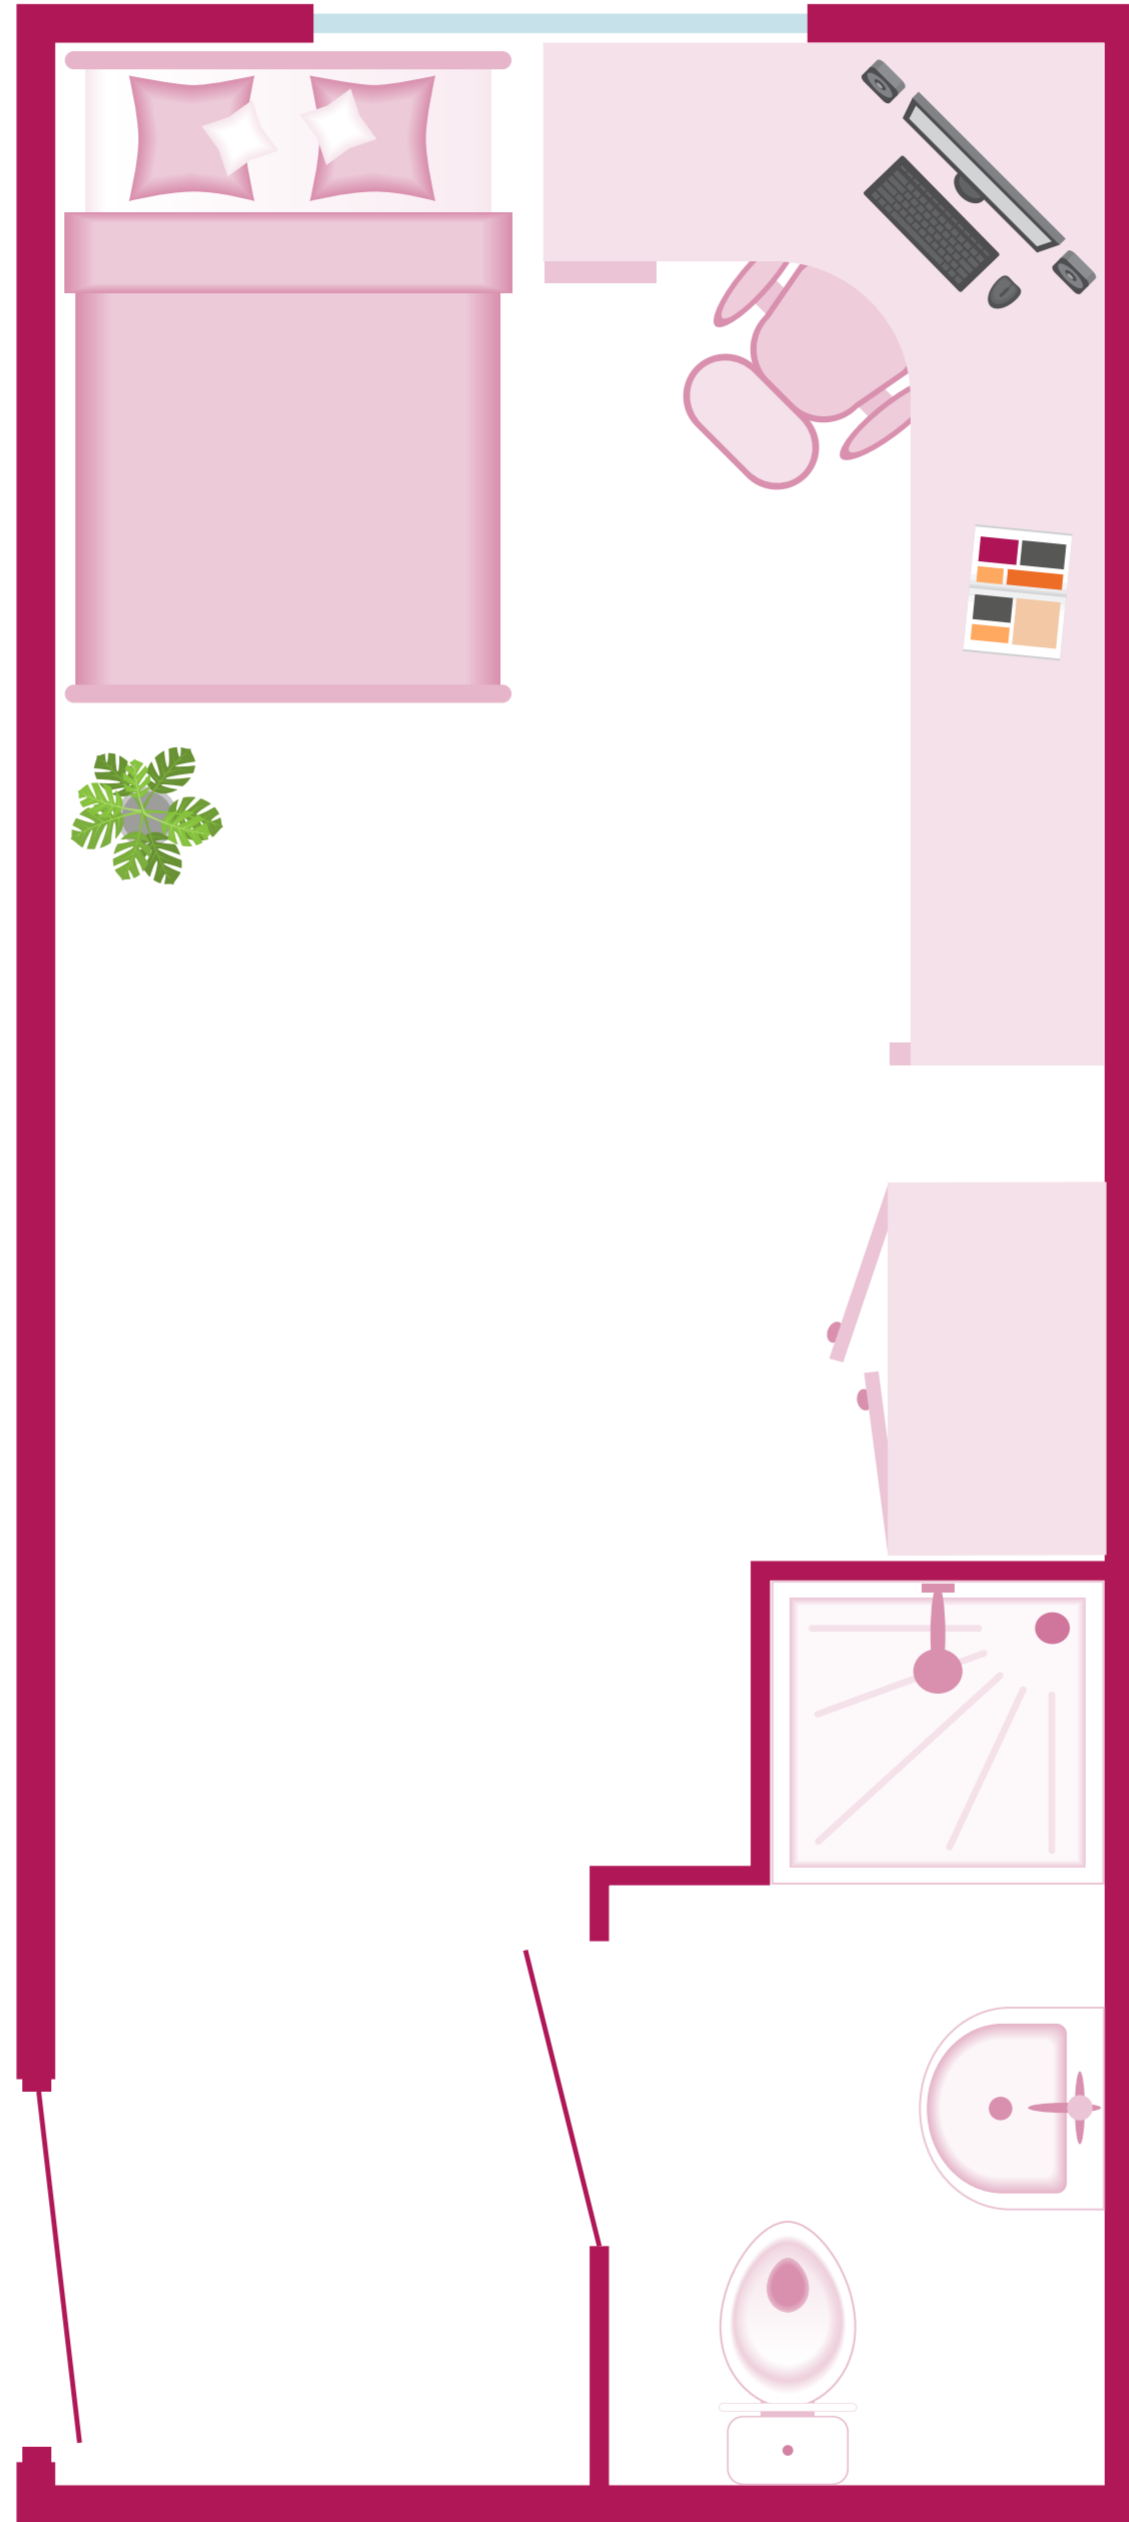

# 3 BED EN-SUITE PLUS

Bedroom Size: 20m<sup>2</sup>\*

# The Cube

\*ACTUAL ROOM SIZE AND LAYOUT MAY VARY