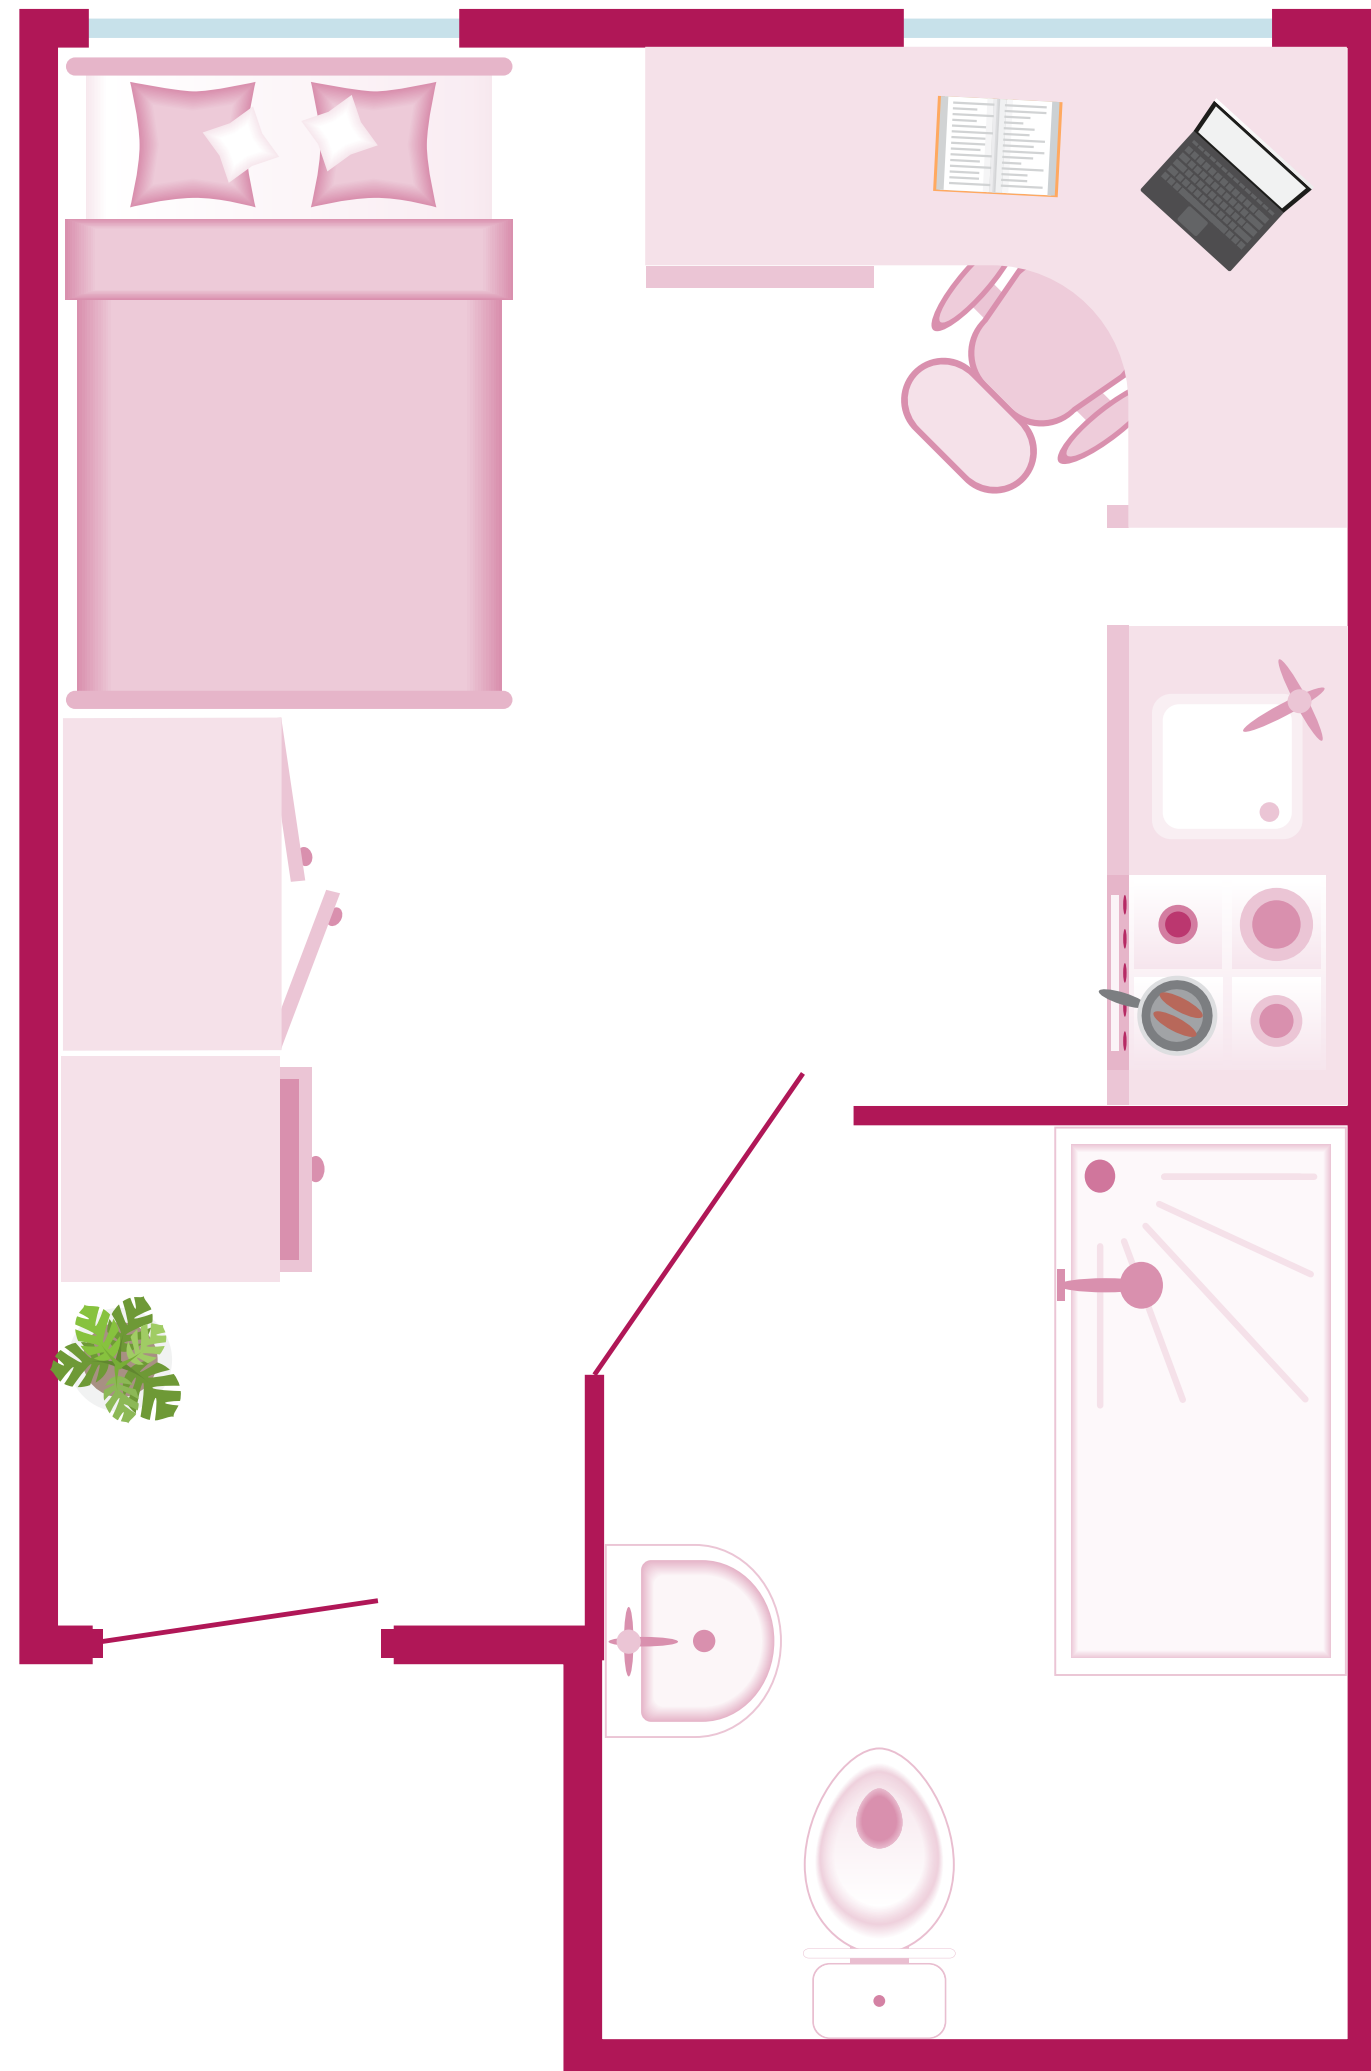

# STUDIO

Bedroom Size: 21m<sup>2</sup>\*

# The Cube