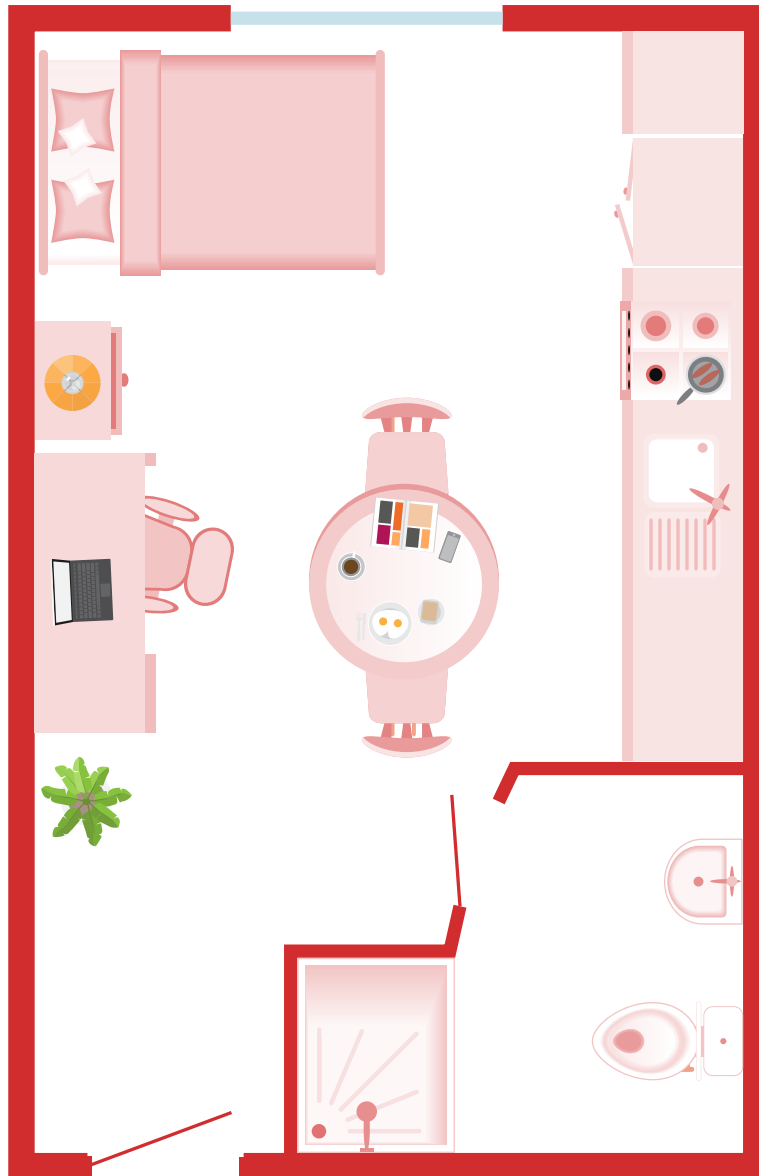

PREMIUM STUDIO

Room Size: 34.0m²*