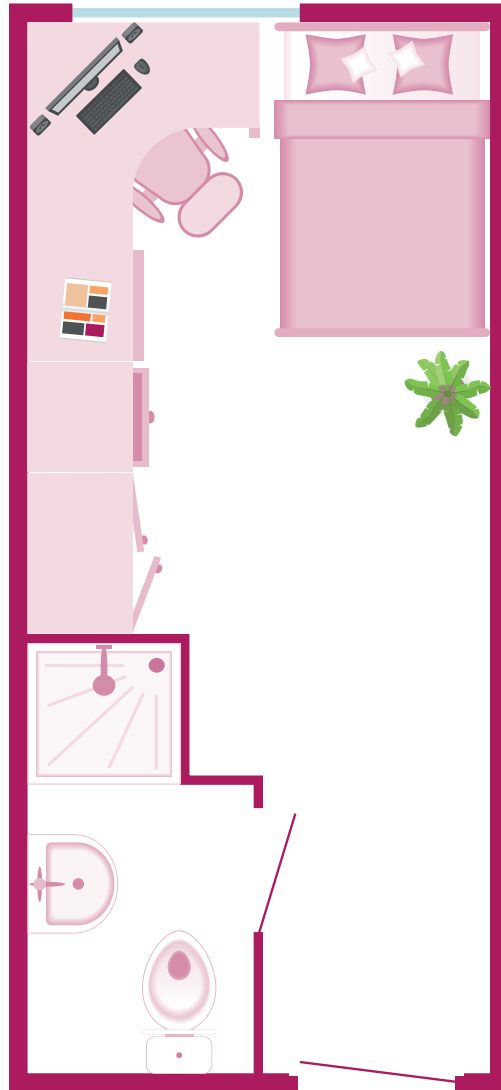

# 5/6 BED STANDARD EN-SUITE

Bedroom Size: 17m<sup>2</sup>\*

# The Cube

\*ACTUAL ROOM SIZE AND LAYOUT MAY VARY