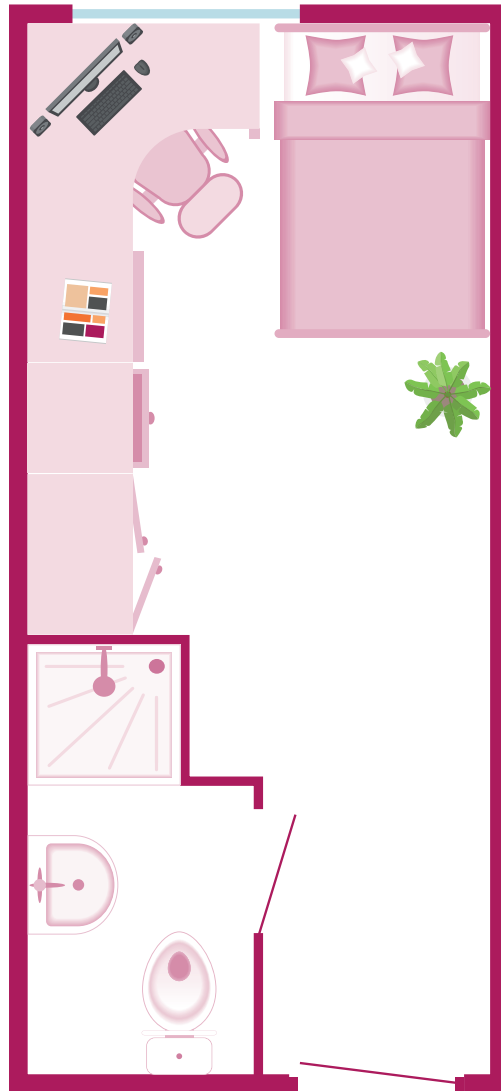

4 BED STANDARD EN-SUITE

Bedroom Size: 17m²*

The Cube

*ACTUAL ROOM SIZE AND LAYOUT MAY VARY