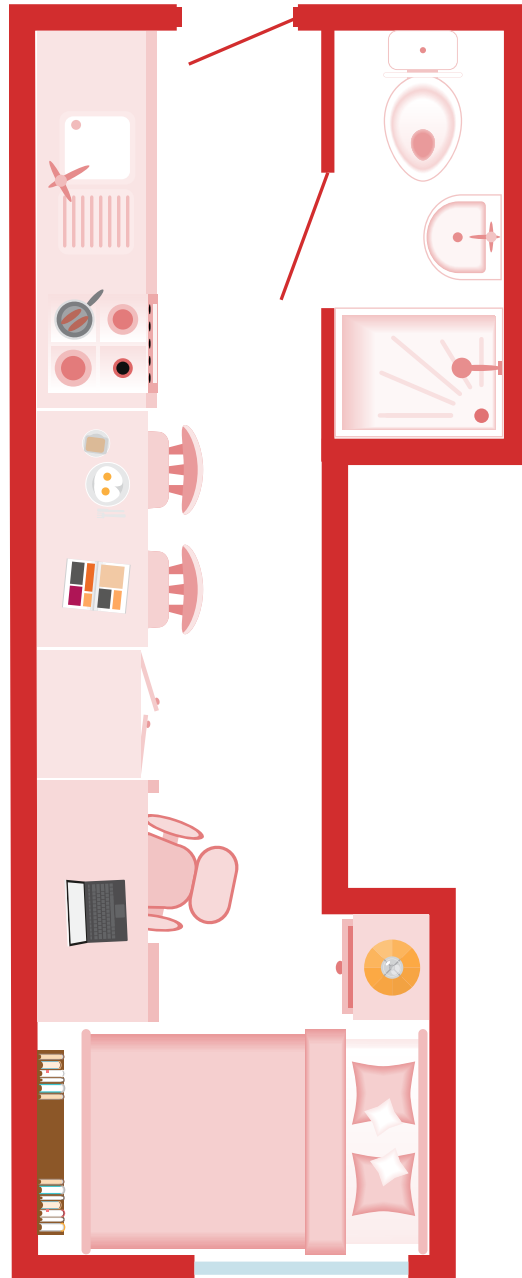

# STANDARD STUDIO

Room Size: 18.0m<sup>2</sup> - 19.0m<sup>2</sup>\*