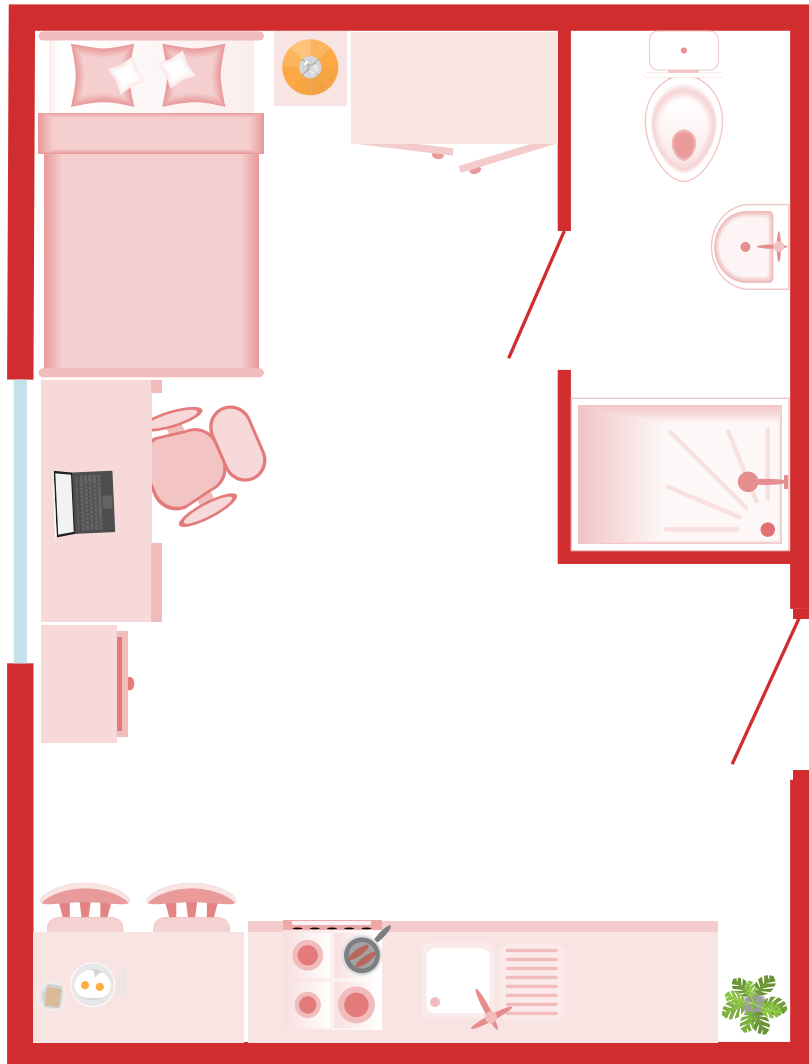

CLUB STUDIO

Room Size: 16.0m² - 17.0m²*