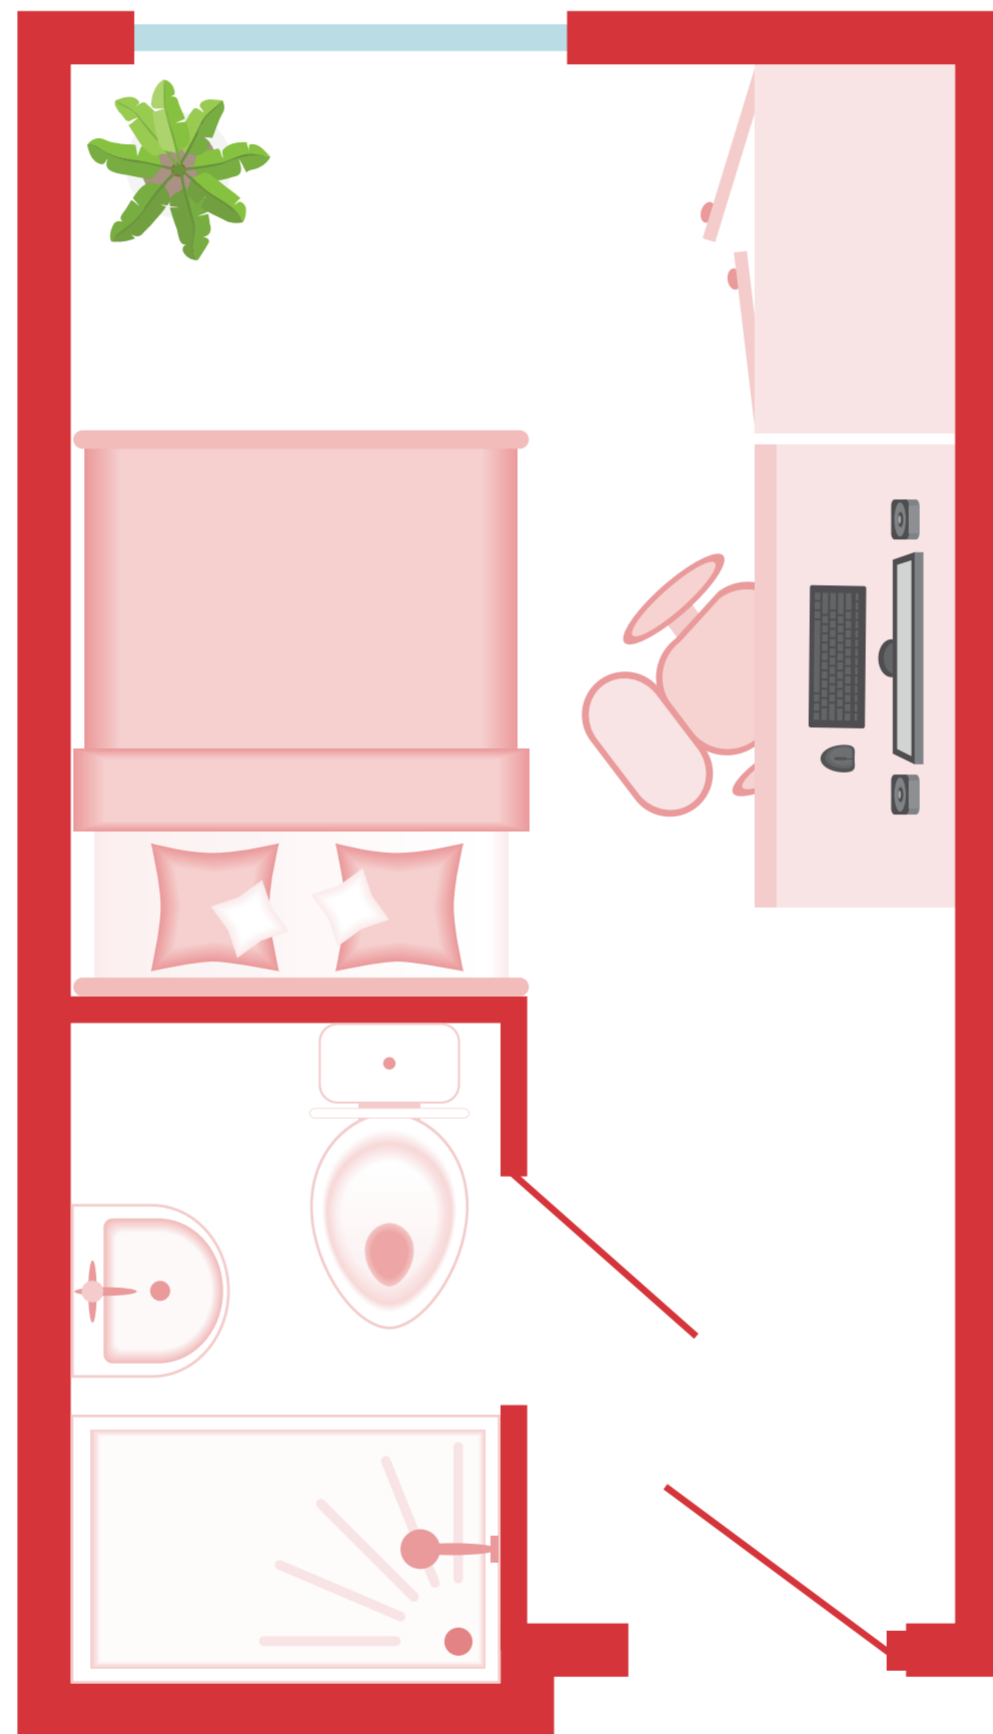

CLASSIC GARDEN EN-SUITE

Apartment size: 12m² - 16m²

Crown Place

*ACTUAL ROOM SIZE AND LAYOUT MAY VARY