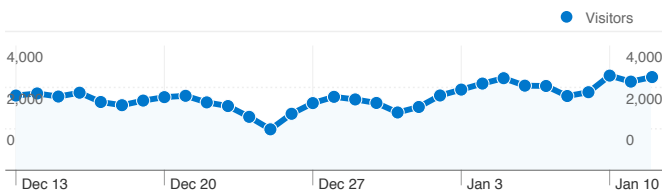

Visitors Overview