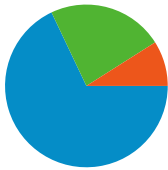

**Site Usage**

119,247 Visits

30.11% Bounce Rate

1,185,861 Pageviews

00:11:56 Avg. Time on Site

9.94 Pages/Visit

30.95% % New Visits

**Traffic Sources Overview**

- Search Engines**  
81,027.00 (67.95%)
- Direct Traffic**  
27,502.00 (23.06%)
- Referring Sites**  
10,718.00 (8.99%)

**Content Overview**

Pages	Pageviews	% Pageviews
/forum/	69,524	5.86%
/	64,698	5.46%
/forum/firewood-forum/	31,847	2.69%
/forum/general-chat/	26,402	2.23%
/classifieds/index.php	9,027	0.76%

**Visitors Overview**

Visitors  
**44,125**

**Map Overlay**

All traffic sources sent a total of 119,247 visits

23.06% Direct Traffic

8.99% Referring Sites

67.95% Search Engines

- **Search Engines**  
81,027.00 (67.95%)
- **Direct Traffic**  
27,502.00 (23.06%)
- **Referring Sites**  
10,718.00 (8.99%)

## 119,247 visits came from 150 countries/territories

Site Usage

Country/Territory	Visits	Pages/Visit	Avg. Time on Site	% New Visits	Bounce Rate
<b>Visits</b> <b>119,247</b> % of Site Total: 100.00%	<b>Pages/Visit</b> <b>9.94</b> Site Avg: 9.94 (0.00%)	<b>Avg. Time on Site</b> <b>00:11:56</b> Site Avg: 00:11:56 (0.00%)	<b>% New Visits</b> <b>31.05%</b> Site Avg: 30.95% (0.34%)	<b>Bounce Rate</b> <b>30.11%</b> Site Avg: 30.11% (0.00%)	
United Kingdom	100,692	10.83	00:13:04	26.13%	25.97%
United States	4,095	3.65	00:03:24	72.80%	60.51%
Ireland	2,709	7.66	00:09:47	27.46%	32.74%
France	922	4.82	00:05:21	53.58%	50.00%
Canada	897	3.15	00:03:08	77.81%	65.11%
Germany	866	4.71	00:04:33	52.66%	52.77%
New Zealand	832	7.47	00:08:43	27.76%	32.09%
Australia	808	3.47	00:04:23	50.87%	62.13%
Norway	482	11.01	00:12:32	40.04%	32.16%