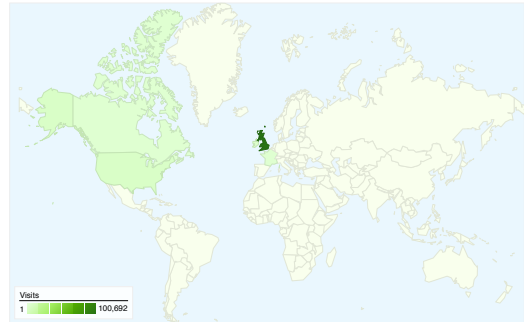

- Search Engines**  
81,027.00 (67.95%)
- Direct Traffic**  
27,502.00 (23.06%)
- Referring Sites**  
10,718.00 (8.99%)

**Content Overview**

Pages	Pageviews	% Pageviews
/forum/	69,524	5.86%
/	64,698	5.46%
/forum/firewood-forum/	31,847	2.69%
/forum/general-chat/	26,402	2.23%
/classifieds/index.php	9,027	0.76%

**Visitors Overview**

Visitors  
**44,125**

**Map Overlay**

All traffic sources sent a total of 119,247 visits

23.06% Direct Traffic

8.99% Referring Sites

67.95% Search Engines

- **Search Engines**  
81,027.00 (67.95%)
- **Direct Traffic**  
27,502.00 (23.06%)
- **Referring Sites**  
10,718.00 (8.99%)

## 44,125 people visited this site

119,247 Visits

44,125 Absolute Unique Visitors

1,185,861 Pageviews

9.94 Average Pageviews

00:11:56 Time on Site

30.11% Bounce Rate

30.95% New Visits

## 119,247 visits came from 150 countries/territories

Site Usage

Country/Territory	Visits	Pages/Visit	Avg. Time on Site	% New Visits	Bounce Rate
<b>Visits</b> <b>119,247</b> % of Site Total: 100.00%	<b>Pages/Visit</b> <b>9.94</b> Site Avg: 9.94 (0.00%)	<b>Avg. Time on Site</b> <b>00:11:56</b> Site Avg: 00:11:56 (0.00%)	<b>% New Visits</b> <b>31.05%</b> Site Avg: 30.95% (0.34%)	<b>Bounce Rate</b> <b>30.11%</b> Site Avg: 30.11% (0.00%)	
United Kingdom	100,692	10.83	00:13:04	26.13%	25.97%
United States	4,095	3.65	00:03:24	72.80%	60.51%
Ireland	2,709	7.66	00:09:47	27.46%	32.74%
France	922	4.82	00:05:21	53.58%	50.00%
Canada	897	3.15	00:03:08	77.81%	65.11%
Germany	866	4.71	00:04:33	52.66%	52.77%
New Zealand	832	7.47	00:08:43	27.76%	32.09%
Australia	808	3.47	00:04:23	50.87%	62.13%
Norway	482	11.01	00:12:32	40.04%	32.16%