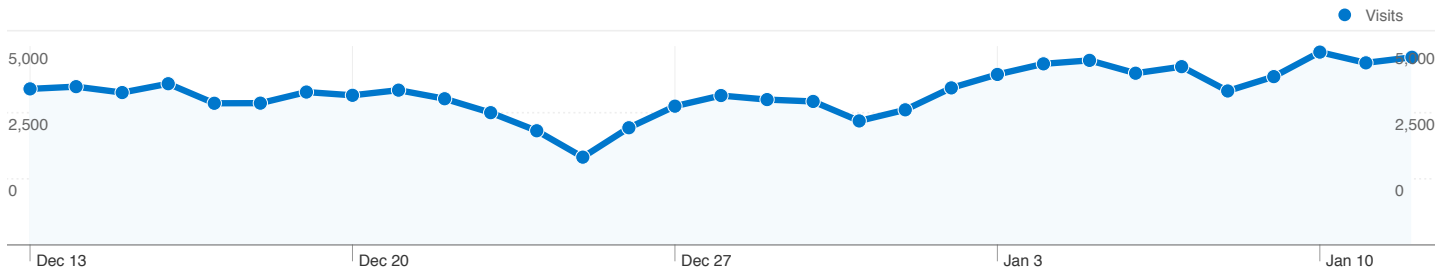

**Site Usage**

119,247 Visits

30.11% Bounce Rate

1,185,861 Pageviews

00:11:56 Avg. Time on Site

9.94 Pages/Visit

30.95% % New Visits

**Traffic Sources Overview**

**Visitors Overview**

Visitors  
**44,125**

**Map Overlay**

All traffic sources sent a total of 119,247 visits

23.06% Direct Traffic

8.99% Referring Sites

67.95% Search Engines

- **Search Engines**  
81,027.00 (67.95%)
- **Direct Traffic**  
27,502.00 (23.06%)
- **Referring Sites**  
10,718.00 (8.99%)

## 44,125 people visited this site

119,247 Visits

44,125 Absolute Unique Visitors

1,185,861 Pageviews

9.94 Average Pageviews

00:11:56 Time on Site

30.11% Bounce Rate

30.95% New Visits

## 119,247 visits came from 150 countries/territories

Site Usage

Country/Territory	Visits	Pages/Visit	Avg. Time on Site	% New Visits	Bounce Rate
<b>Visits</b> <b>119,247</b> % of Site Total: 100.00%	<b>Pages/Visit</b> <b>9.94</b> Site Avg: 9.94 (0.00%)	<b>Avg. Time on Site</b> <b>00:11:56</b> Site Avg: 00:11:56 (0.00%)	<b>% New Visits</b> <b>31.05%</b> Site Avg: 30.95% (0.34%)	<b>Bounce Rate</b> <b>30.11%</b> Site Avg: 30.11% (0.00%)	
United Kingdom	100,692	10.83	00:13:04	26.13%	25.97%
United States	4,095	3.65	00:03:24	72.80%	60.51%
Ireland	2,709	7.66	00:09:47	27.46%	32.74%
France	922	4.82	00:05:21	53.58%	50.00%
Canada	897	3.15	00:03:08	77.81%	65.11%
Germany	866	4.71	00:04:33	52.66%	52.77%
New Zealand	832	7.47	00:08:43	27.76%	32.09%
Australia	808	3.47	00:04:23	50.87%	62.13%
Norway	482	11.01	00:12:32	40.04%	32.16%