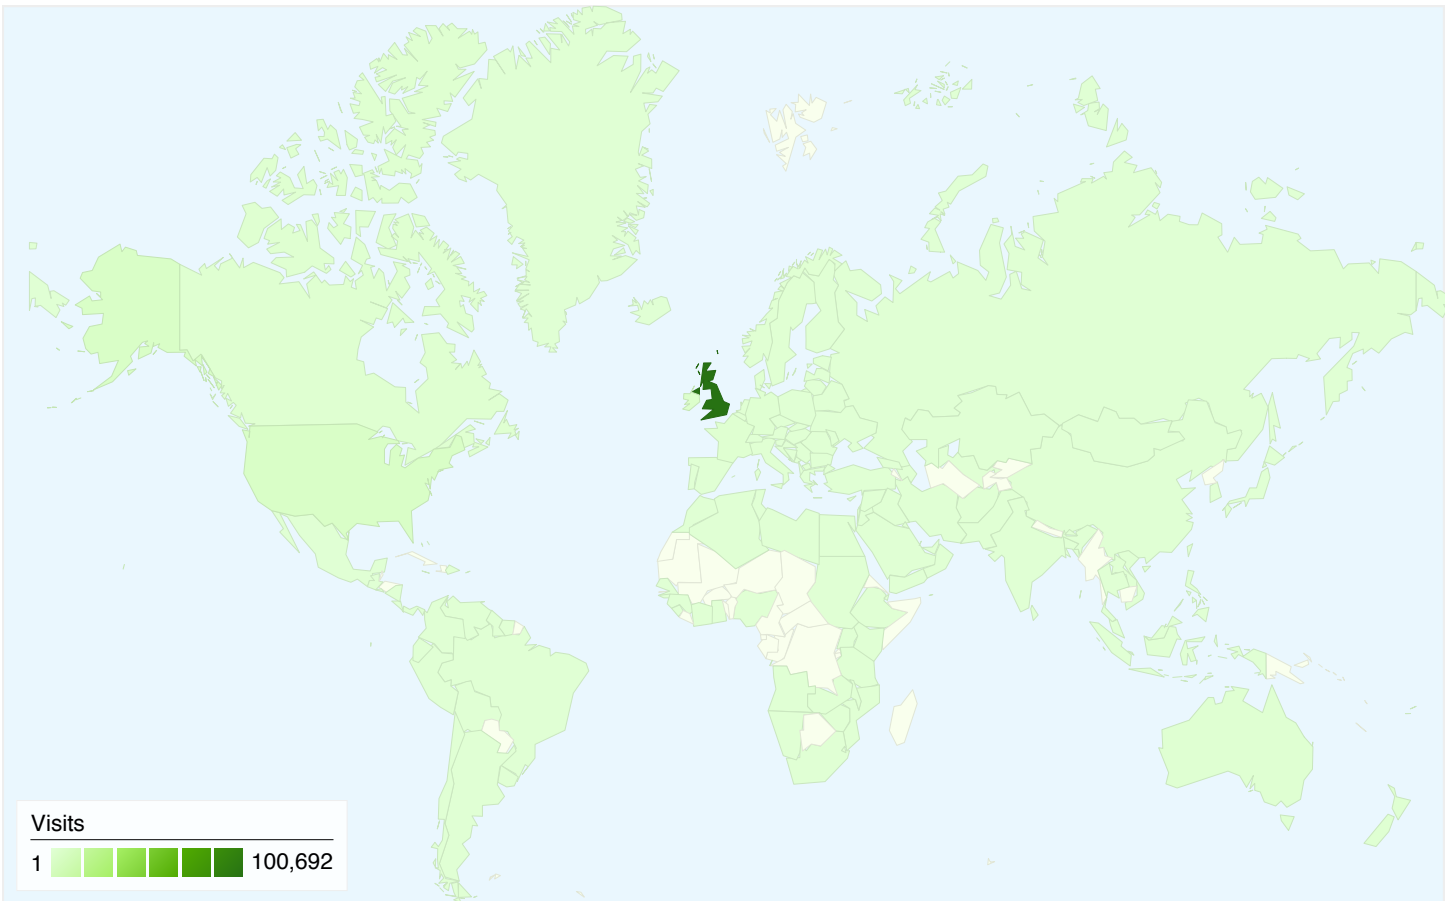

**Visitors Overview**

Visitors  
**44,125**

**Map Overlay**

All traffic sources sent a total of 119,247 visits

23.06% Direct Traffic

8.99% Referring Sites

67.95% Search Engines

- **Search Engines**  
81,027.00 (67.95%)
- **Direct Traffic**  
27,502.00 (23.06%)
- **Referring Sites**  
10,718.00 (8.99%)

## 44,125 people visited this site

119,247 Visits

44,125 Absolute Unique Visitors

1,185,861 Pageviews

9.94 Average Pageviews

00:11:56 Time on Site

30.11% Bounce Rate

30.95% New Visits

Pages on this site were viewed a total of 1,185,861 times

1,185,861 Pageviews

836,761 Unique Views

30.11% Bounce Rate

## 119,247 visits came from 150 countries/territories

Site Usage

Country/Territory	Visits	Pages/Visit	Avg. Time on Site	% New Visits	Bounce Rate
<b>Visits</b> <b>119,247</b> % of Site Total: 100.00%	<b>Pages/Visit</b> <b>9.94</b> Site Avg: 9.94 (0.00%)	<b>Avg. Time on Site</b> <b>00:11:56</b> Site Avg: 00:11:56 (0.00%)	<b>% New Visits</b> <b>31.05%</b> Site Avg: 30.95% (0.34%)	<b>Bounce Rate</b> <b>30.11%</b> Site Avg: 30.11% (0.00%)	
United Kingdom	100,692	10.83	00:13:04	26.13%	25.97%
United States	4,095	3.65	00:03:24	72.80%	60.51%
Ireland	2,709	7.66	00:09:47	27.46%	32.74%
France	922	4.82	00:05:21	53.58%	50.00%
Canada	897	3.15	00:03:08	77.81%	65.11%
Germany	866	4.71	00:04:33	52.66%	52.77%
New Zealand	832	7.47	00:08:43	27.76%	32.09%
Australia	808	3.47	00:04:23	50.87%	62.13%
Norway	482	11.01	00:12:32	40.04%	32.16%