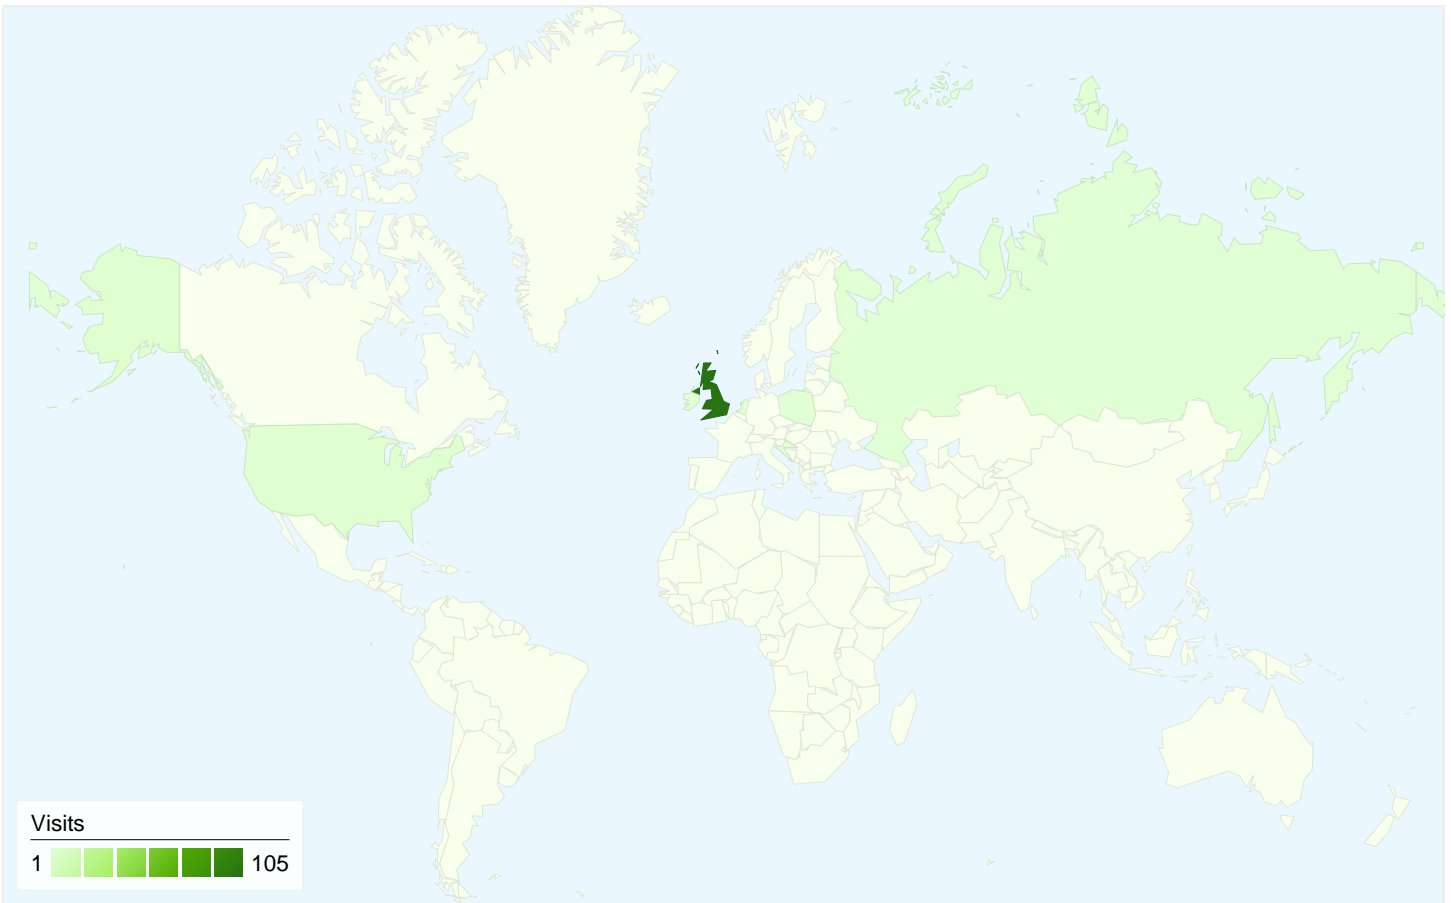

All traffic sources sent a total of 112 visits

-  10.71% Direct Traffic
-  40.18% Referring Sites
-  49.11% Search Engines

- Search Engines
55.00 (49.11%)
- Referring Sites
45.00 (40.18%)
- Direct Traffic
12.00 (10.71%)

112 visits came from 7 countries/territories

Site Usage						
Visits	Pages/Visit	Avg. Time on Site	% New Visits	Bounce Rate		
112 % of Site Total: 100.00%	6.29 Site Avg: 6.29 (0.00%)	00:03:38 Site Avg: 00:03:38 (0.00%)	57.14% Site Avg: 57.14% (0.00%)	1.79% Site Avg: 1.79% (0.00%)		
Country/Territory	Visits	Pages/Visit	Avg. Time on Site	% New Visits	Bounce Rate	
United Kingdom	105	6.41	00:03:51	55.24%	1.90%	
United States	2	7.50	00:00:37	100.00%	0.00%	
Russia	1	2.00	00:00:00	100.00%	0.00%	
Poland	1	8.00	00:01:46	100.00%	0.00%	
Netherlands	1	2.00	00:00:00	100.00%	0.00%	
Ireland	1	3.00	00:00:49	0.00%	0.00%	
Croatia	1	2.00	00:00:00	100.00%	0.00%	