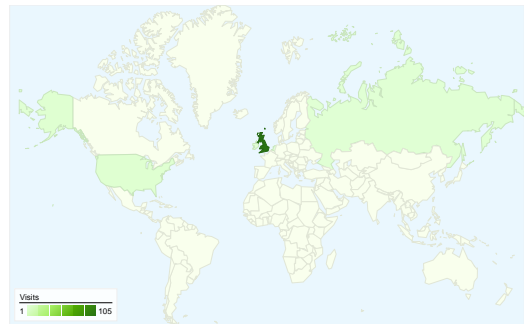

Site Usage

112 Visits

1.79% Bounce Rate

705 Pageviews

00:03:38 Avg. Time on Site

6.29 Pages/Visit

57.14% % New Visits

Visitors Overview

Visitors
75

Map Overlay

Traffic Sources Overview

- **Search Engines**
55.00 (49.11%)
- **Referring Sites**
45.00 (40.18%)
- **Direct Traffic**
12.00 (10.71%)

Content Overview

Pages	Pageviews	% Pageviews
/	312	44.26%
/logs-for-sale/4542041472	46	6.52%
/firewood/4542042555	41	5.82%
/kindling/4542042559	39	5.53%
/for-sale/4542041472	38	5.39%

All traffic sources sent a total of 112 visits

-  10.71% Direct Traffic
-  40.18% Referring Sites
-  49.11% Search Engines

- Search Engines
55.00 (49.11%)
- Referring Sites
45.00 (40.18%)
- Direct Traffic
12.00 (10.71%)

112 visits came from 7 countries/territories

Site Usage						
Visits	Pages/Visit	Avg. Time on Site	% New Visits	Bounce Rate		
112 % of Site Total: 100.00%	6.29 Site Avg: 6.29 (0.00%)	00:03:38 Site Avg: 00:03:38 (0.00%)	57.14% Site Avg: 57.14% (0.00%)	1.79% Site Avg: 1.79% (0.00%)		
Country/Territory	Visits	Pages/Visit	Avg. Time on Site	% New Visits	Bounce Rate	
United Kingdom	105	6.41	00:03:51	55.24%	1.90%	
United States	2	7.50	00:00:37	100.00%	0.00%	
Russia	1	2.00	00:00:00	100.00%	0.00%	
Poland	1	8.00	00:01:46	100.00%	0.00%	
Netherlands	1	2.00	00:00:00	100.00%	0.00%	
Ireland	1	3.00	00:00:49	0.00%	0.00%	
Croatia	1	2.00	00:00:00	100.00%	0.00%	