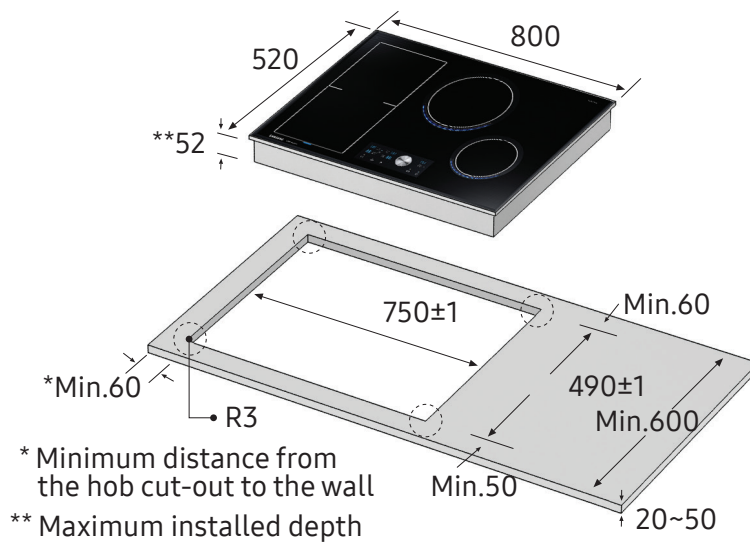

NZ84J9770EK Virtual Flame Technology™ Induction Cooktop

Key features

- Virtual Flame Technology™
- Precise Control with Magnetic Knob
- 1~15 Power Level with Booster
- Wide Flex Zone
- Keep Warm
- Quick Start / Quick Stop / Pause
- 2 Stage Residual Heat Indicator
- Display Colour: Ice Blue
- 3-side Bevelled Frame
- Left 38 x 20cm 3.3 (3.6kW)
- Centre Rear 21cm 2.2 (3.2kW)
- Right Front 14.5cm 1.2 (2.0kW)
- Total Max. Power 7.0kW

NZ84J9770EK Virtual Flame Technology™ Induction Cooktop

Dimensions (W x D x H)		
	Outside (Max.)	800 x 520 x 56
	Packing	902 x 594 x 139
	Cut-out Size	750 x 490
Features		
Surface	Frame	3 Bevel
Display	Control Method	Magnetic Knob
	Type	Integrated Knob Dial
	LED Colour	Ice Blue
	Virtual Flame	Ice Blue
Power	140mm	No
	145mm	No
	160mm	1.2 / 2.0K(B)
	180mm	No
	210mm	No
	220mm	2.2 / 3.2K(B)
	280mm	No
		Flex Zone (Front)
	Flex Zone (Centre)	No
	Flex Zone (Rear)	1.8 / 2.6K(B)
	Flex Zone TOT	3.3 / 3.6K(B)
	Total Power	7.0kW
	Q'ty of Booster	4
Safety Function	Residual Heat Indicator	2 Stage
	Small Utensil Detection	Yes
	Auto Pan Detection	Yes
	Safety Shutoff	Yes
	Child Safety Lock	Yes
	High Temp Limit	Yes
Control Feature	Wi-Fi	No
	Sound On / Off Hidden Lock	Yes
	Power Level	15 + Booster
	Timer	99min
	Power Control	Yes
	Direct Access	Yes
	Power On / Off	Yes
	Pan Grilling	No
	Pause	Yes
	Quick Start	Yes
	Demo Mode	Yes
	Quick Stop	Yes
	Keep Warm	Yes
	Up Timer	Yes
	Down Timer	Yes
Energy Eff.	Stand By Power Consumption	Under 0.5W
Noise	Noise Level (Operating)	Under 43dB
Power Cable	Power Cable Type	5 Wire
Weight	Net / Gross	16.5Kg / 19.5Kg
	Dimension	Flex Size